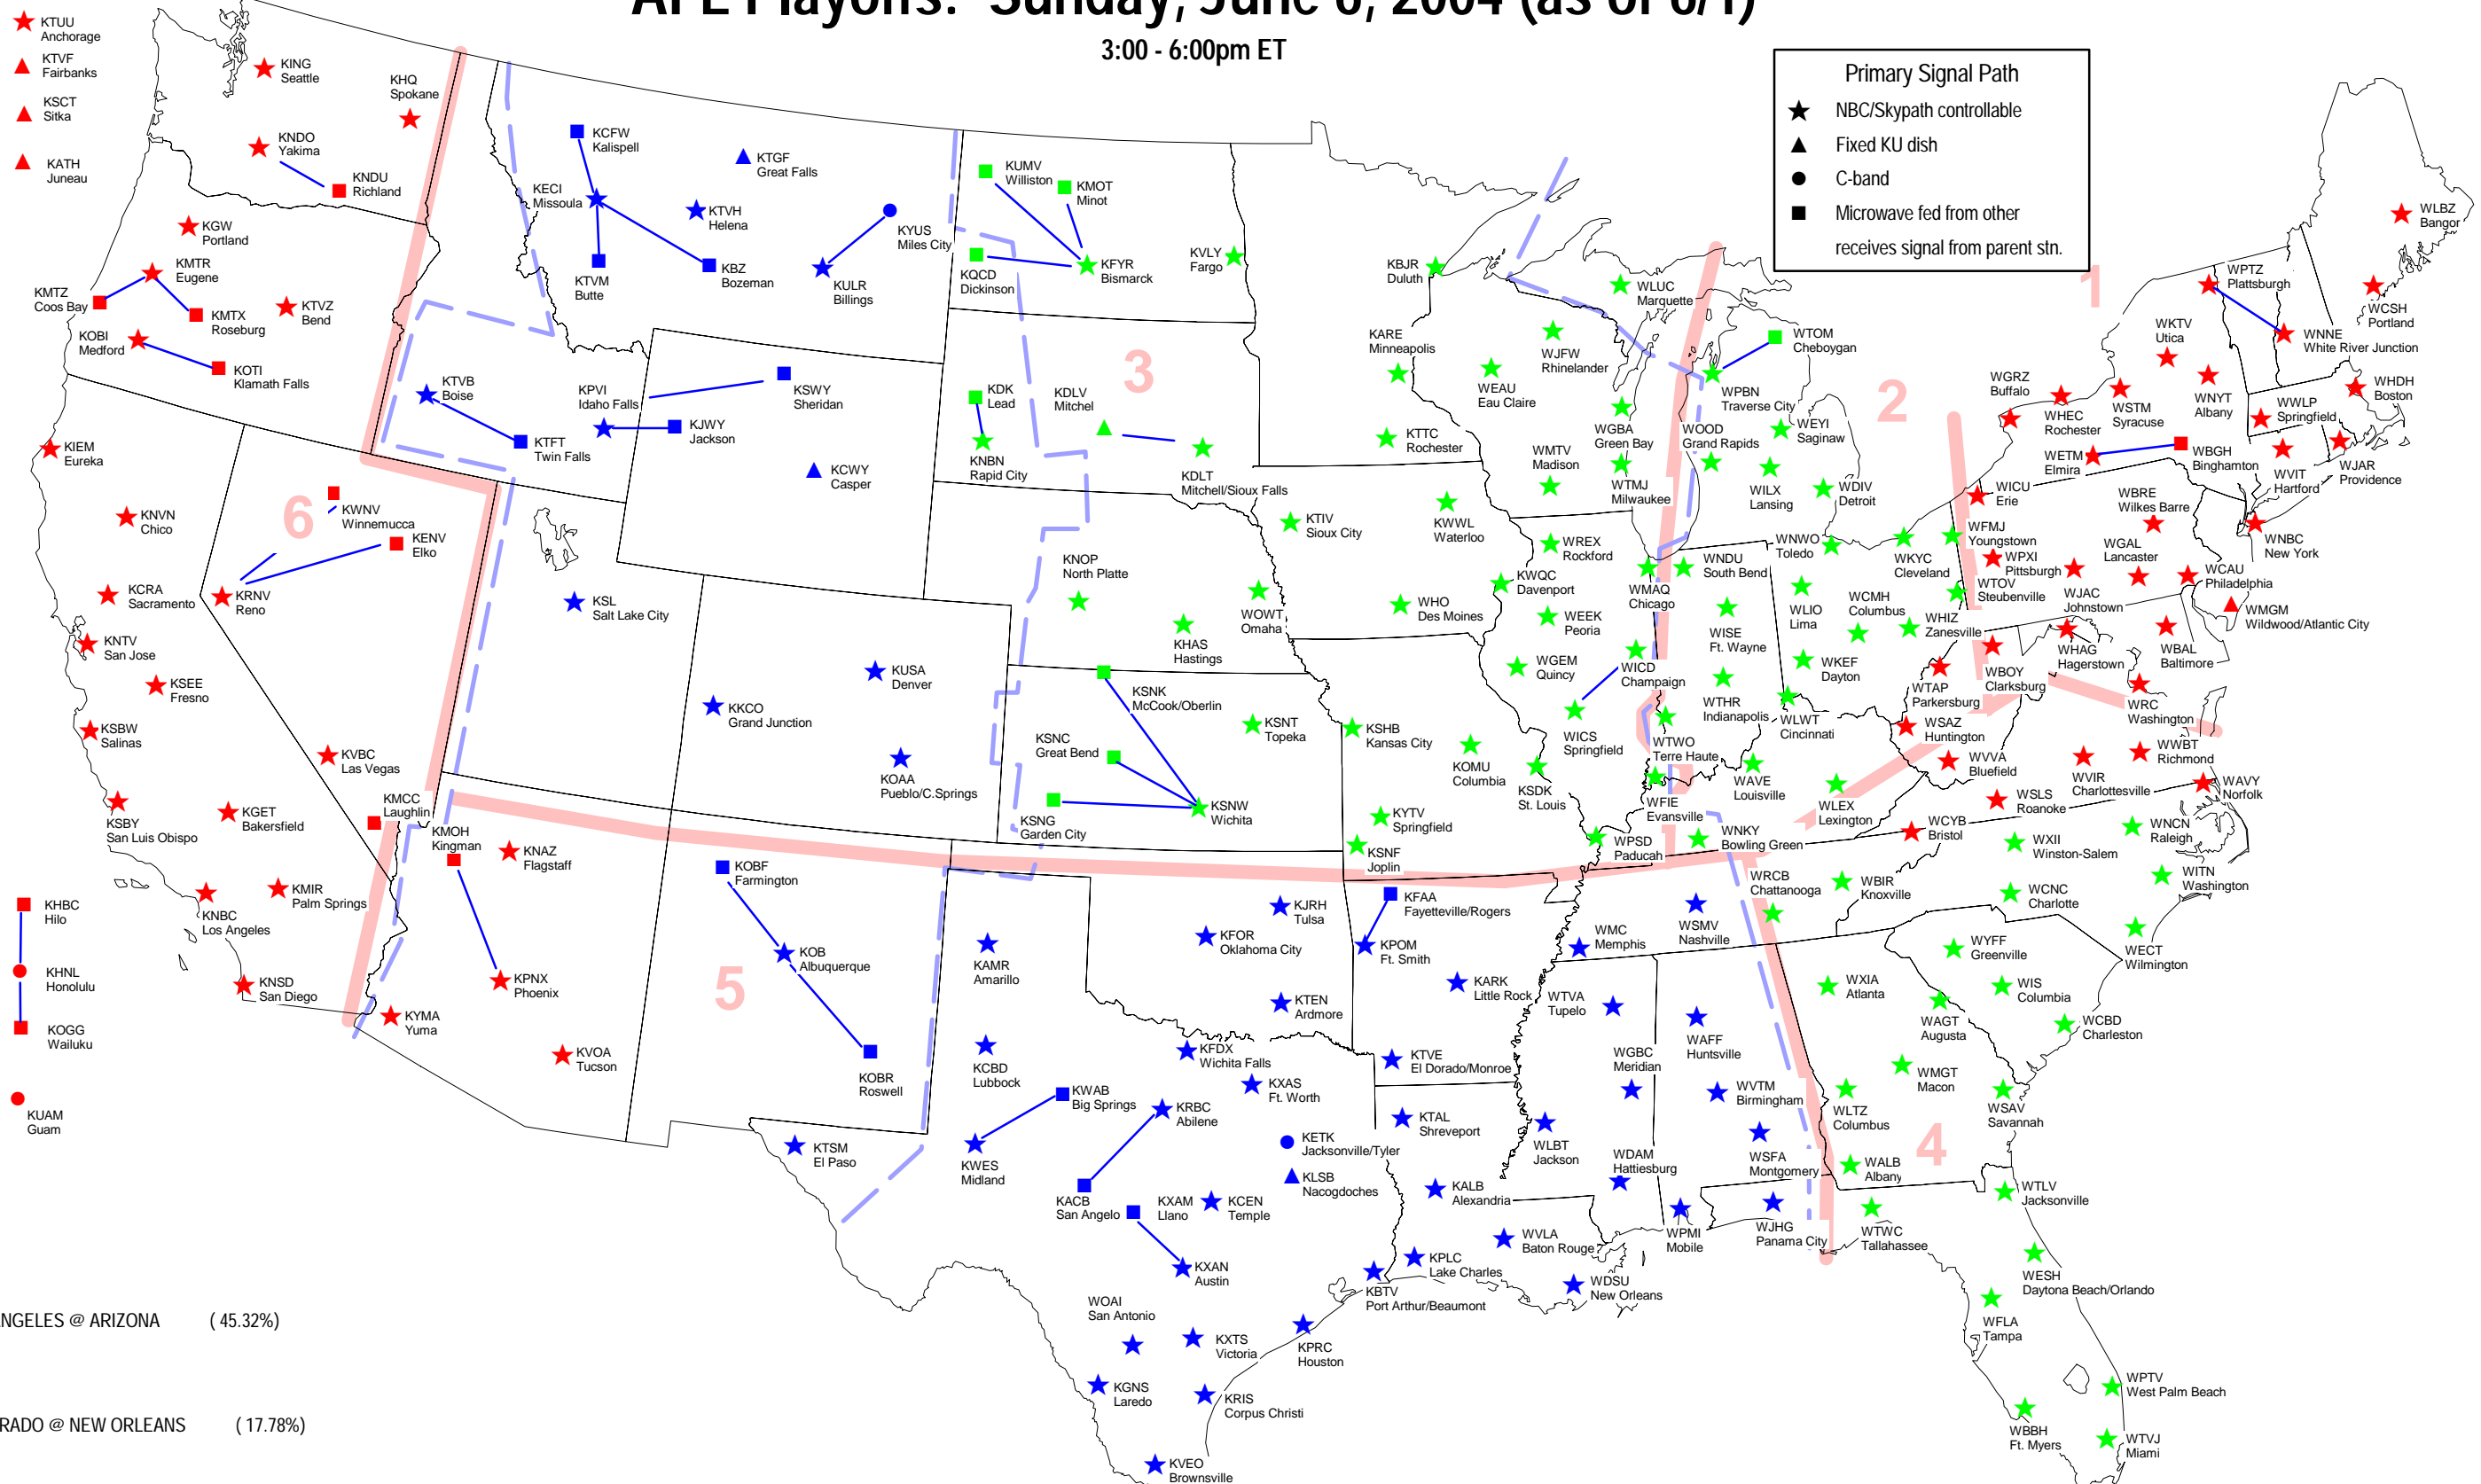

AFL Playoffs: Sunday, June 6, 2004 (as of 6/1)

3:00 - 6:00pm ET

Primary Signal Path

- ★ NBC/Skypath controllable
- ▲ Fixed KU dish
- C-band
- Microwave fed from other receives signal from parent stn.

- LOS ANGELES @ ARIZONA (45.32%)
- COLORADO @ NEW ORLEANS (17.78%)
- ORLANDO @ CHICAGO (37.13%)