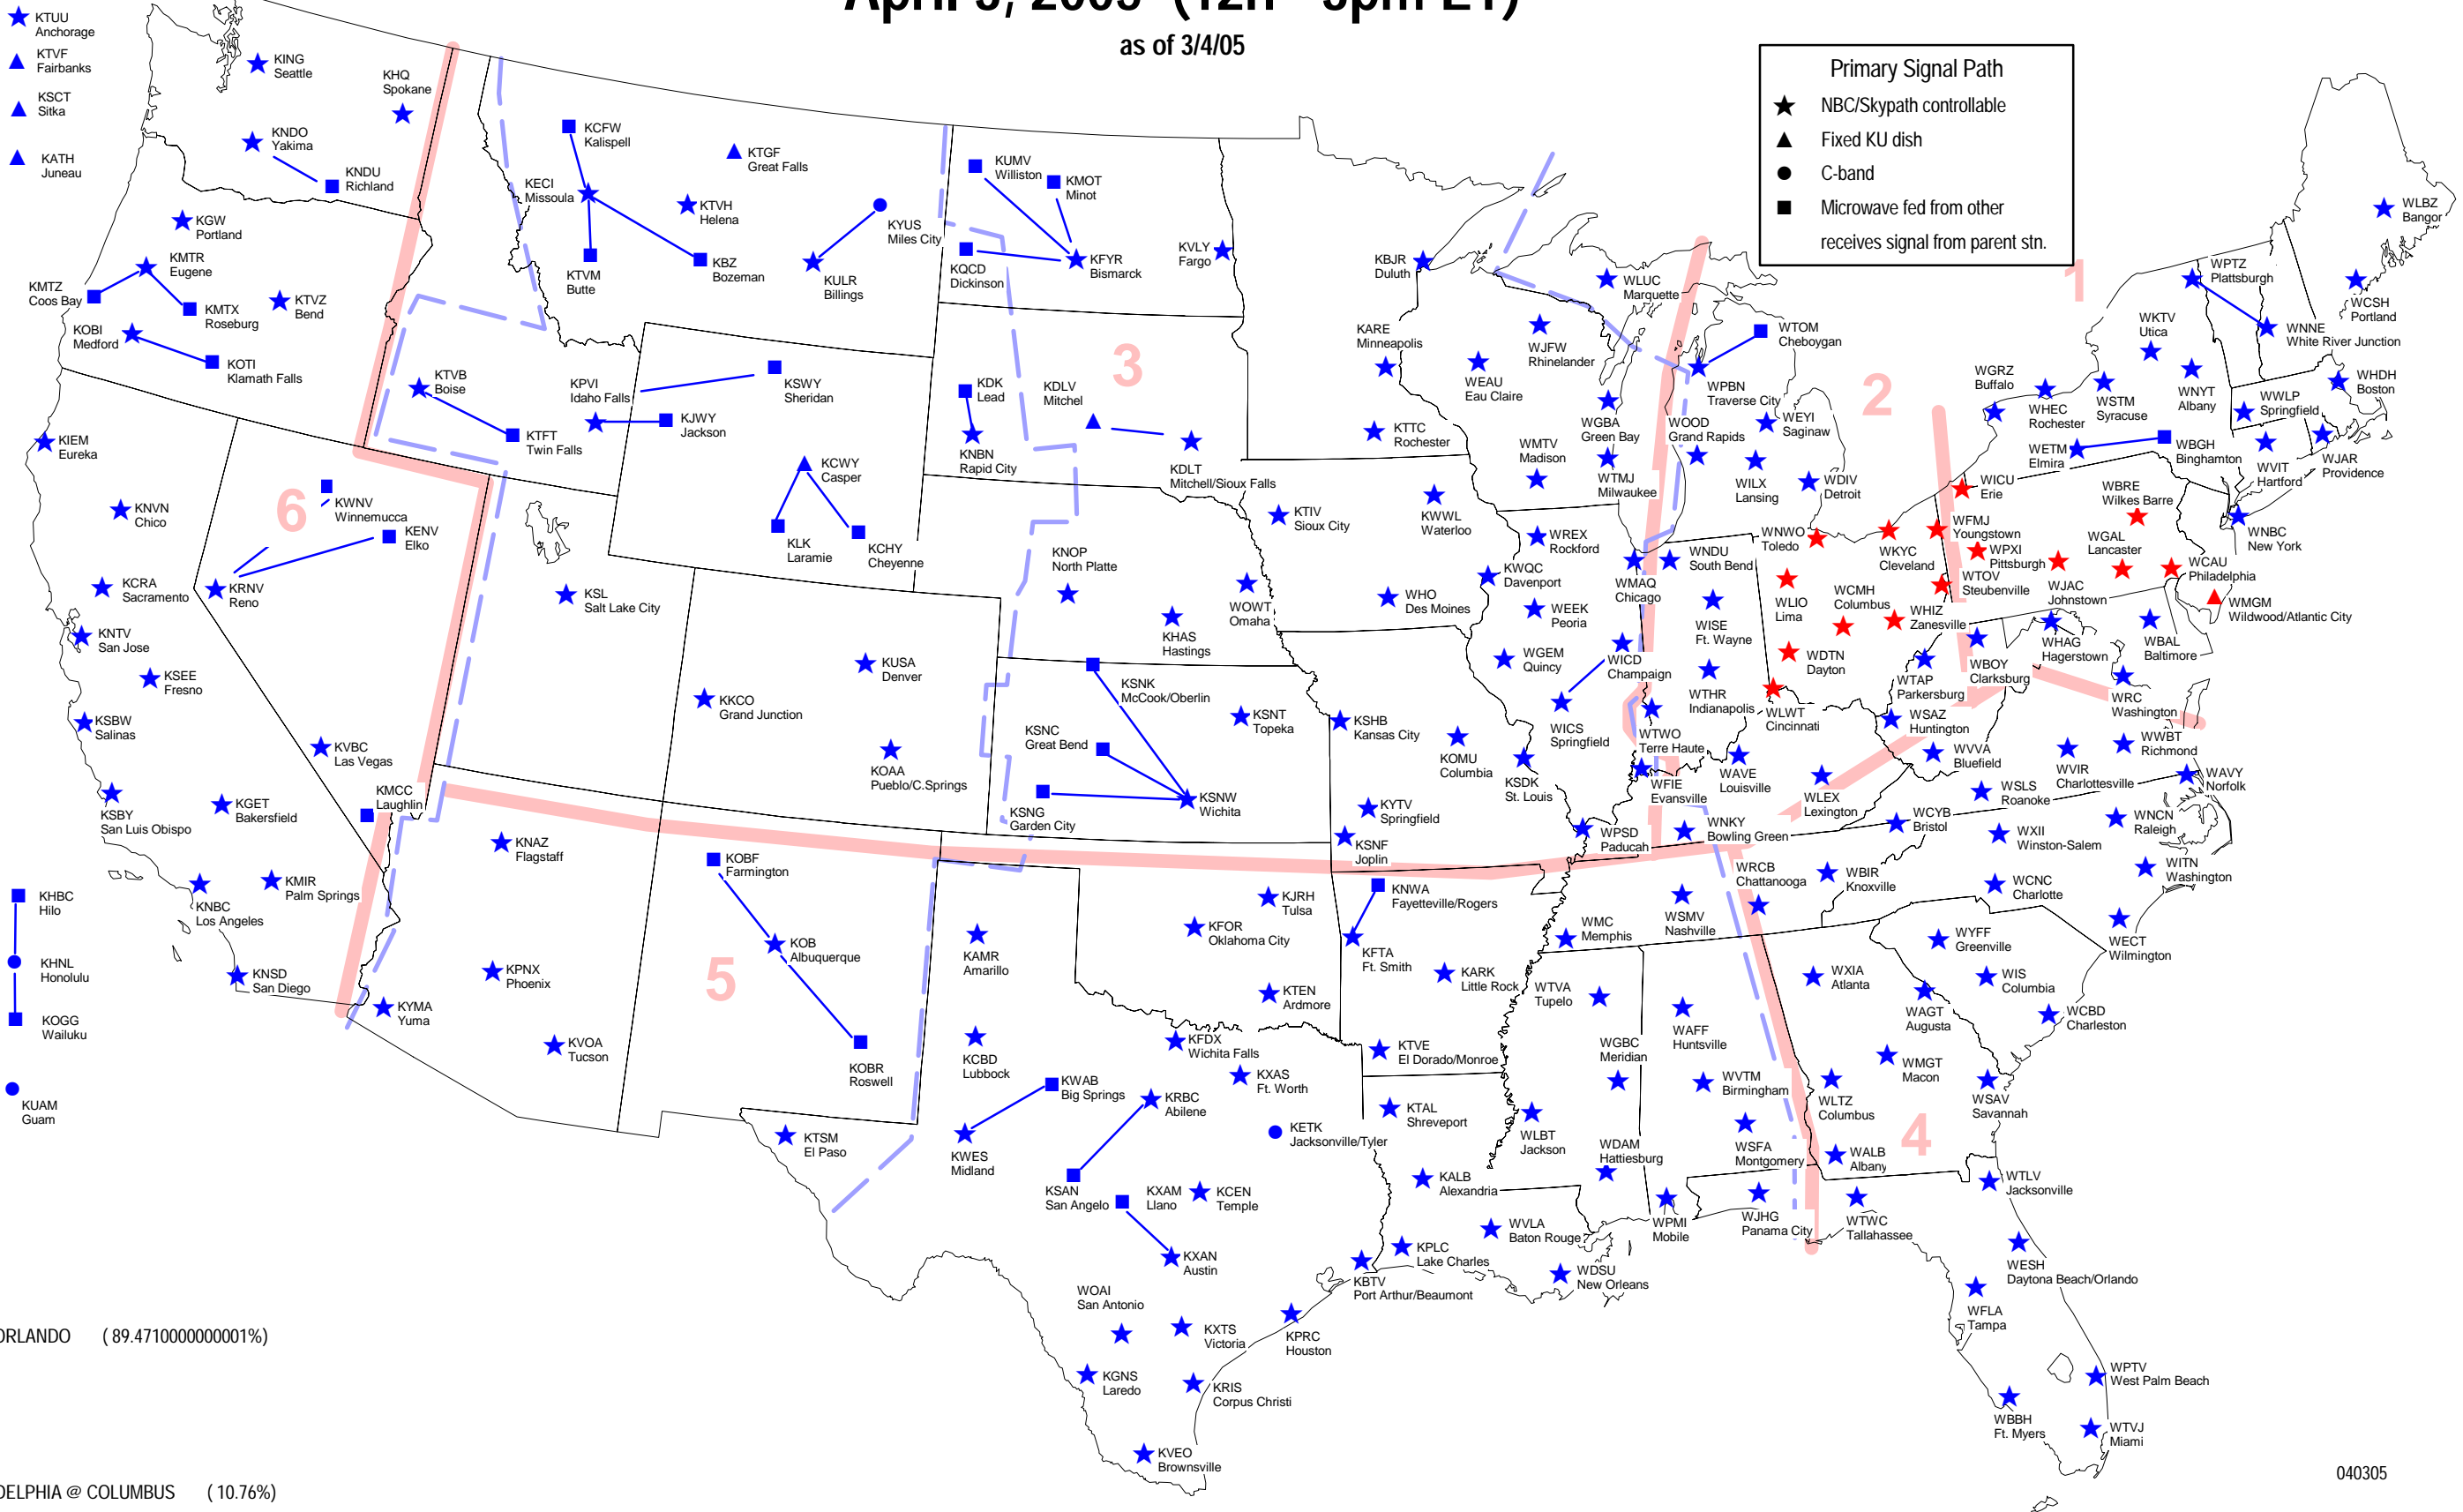

April 3, 2005 (12n - 3pm ET)

as of 3/4/05

Primary Signal Path

- ★ NBC/Skypath controllable
- ▲ Fixed KU dish
- C-band
- Microwave fed from other receives signal from parent stn.

● LA @ ORLANDO (89.4710000000001%)

● PHILADELPHIA @ COLUMBUS (10.76%)