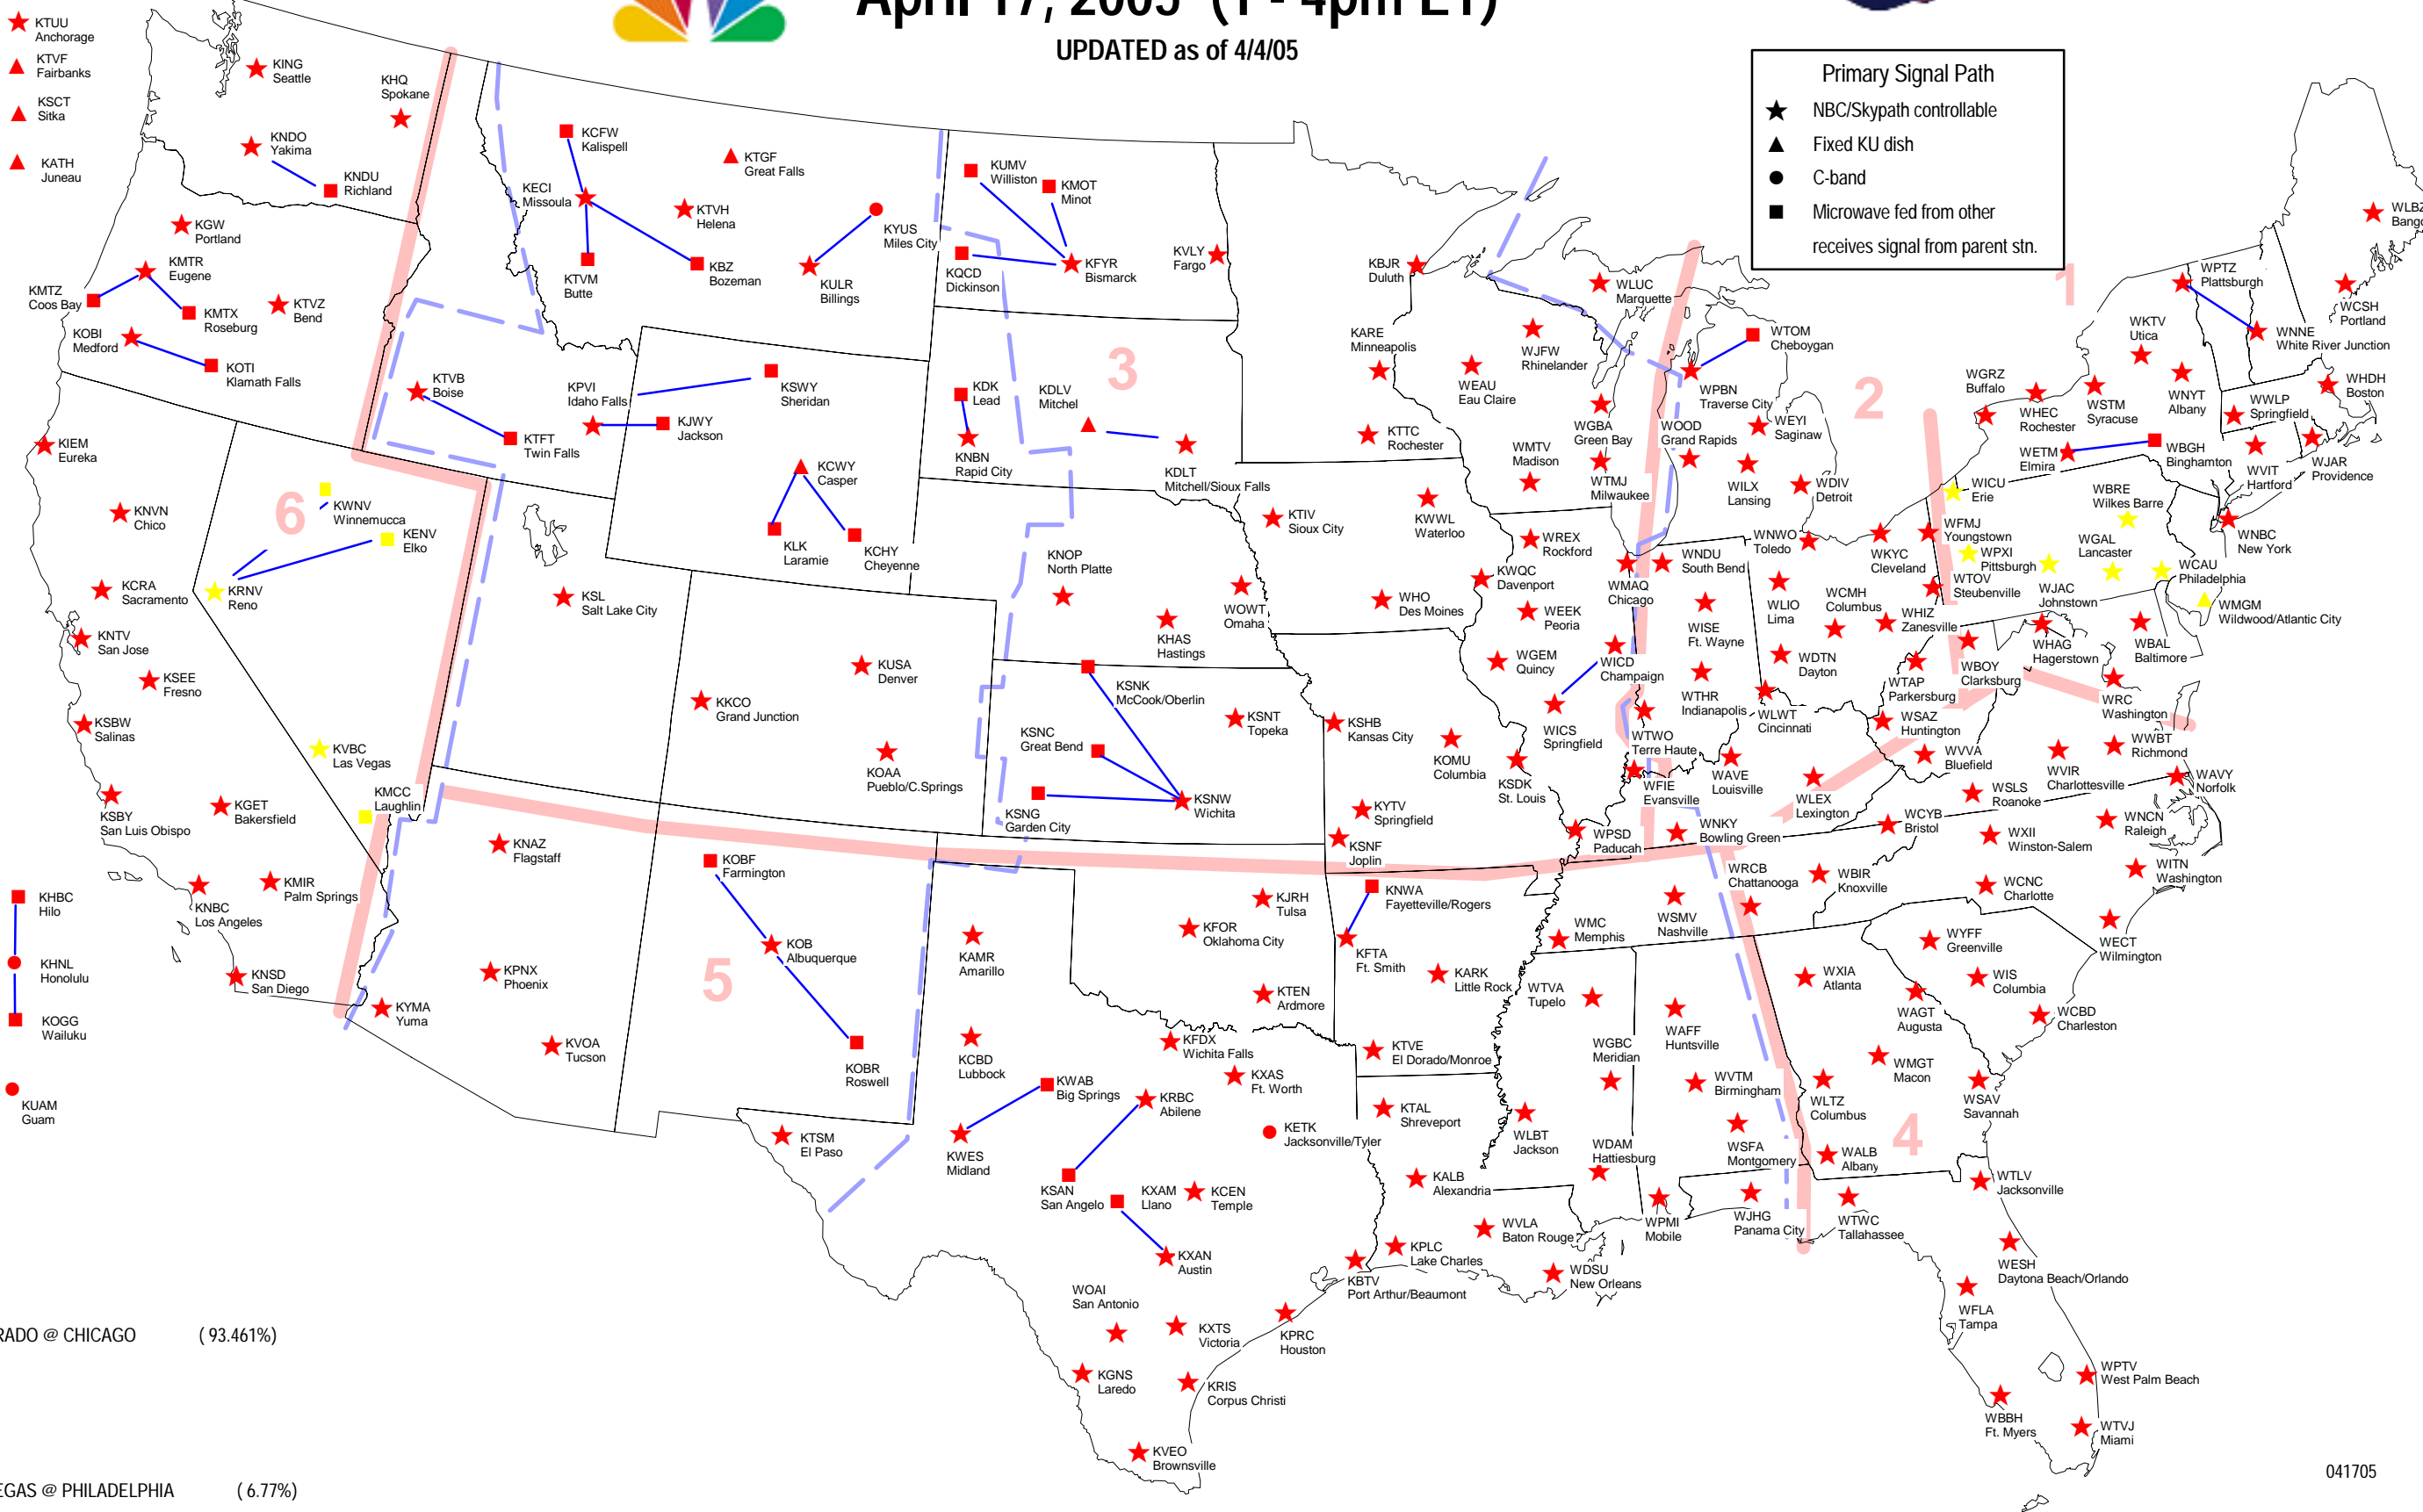

April 17, 2005 (1 - 4pm ET)

UPDATED as of 4/4/05

Primary Signal Path

- ★ NBC/Skypath controllable
- ▲ Fixed KU dish
- C-band
- Microwave fed from other receives signal from parent stn.

● COLORADO @ CHICAGO (93.461%)

● LAS VEGAS @ PHILADELPHIA (6.77%)