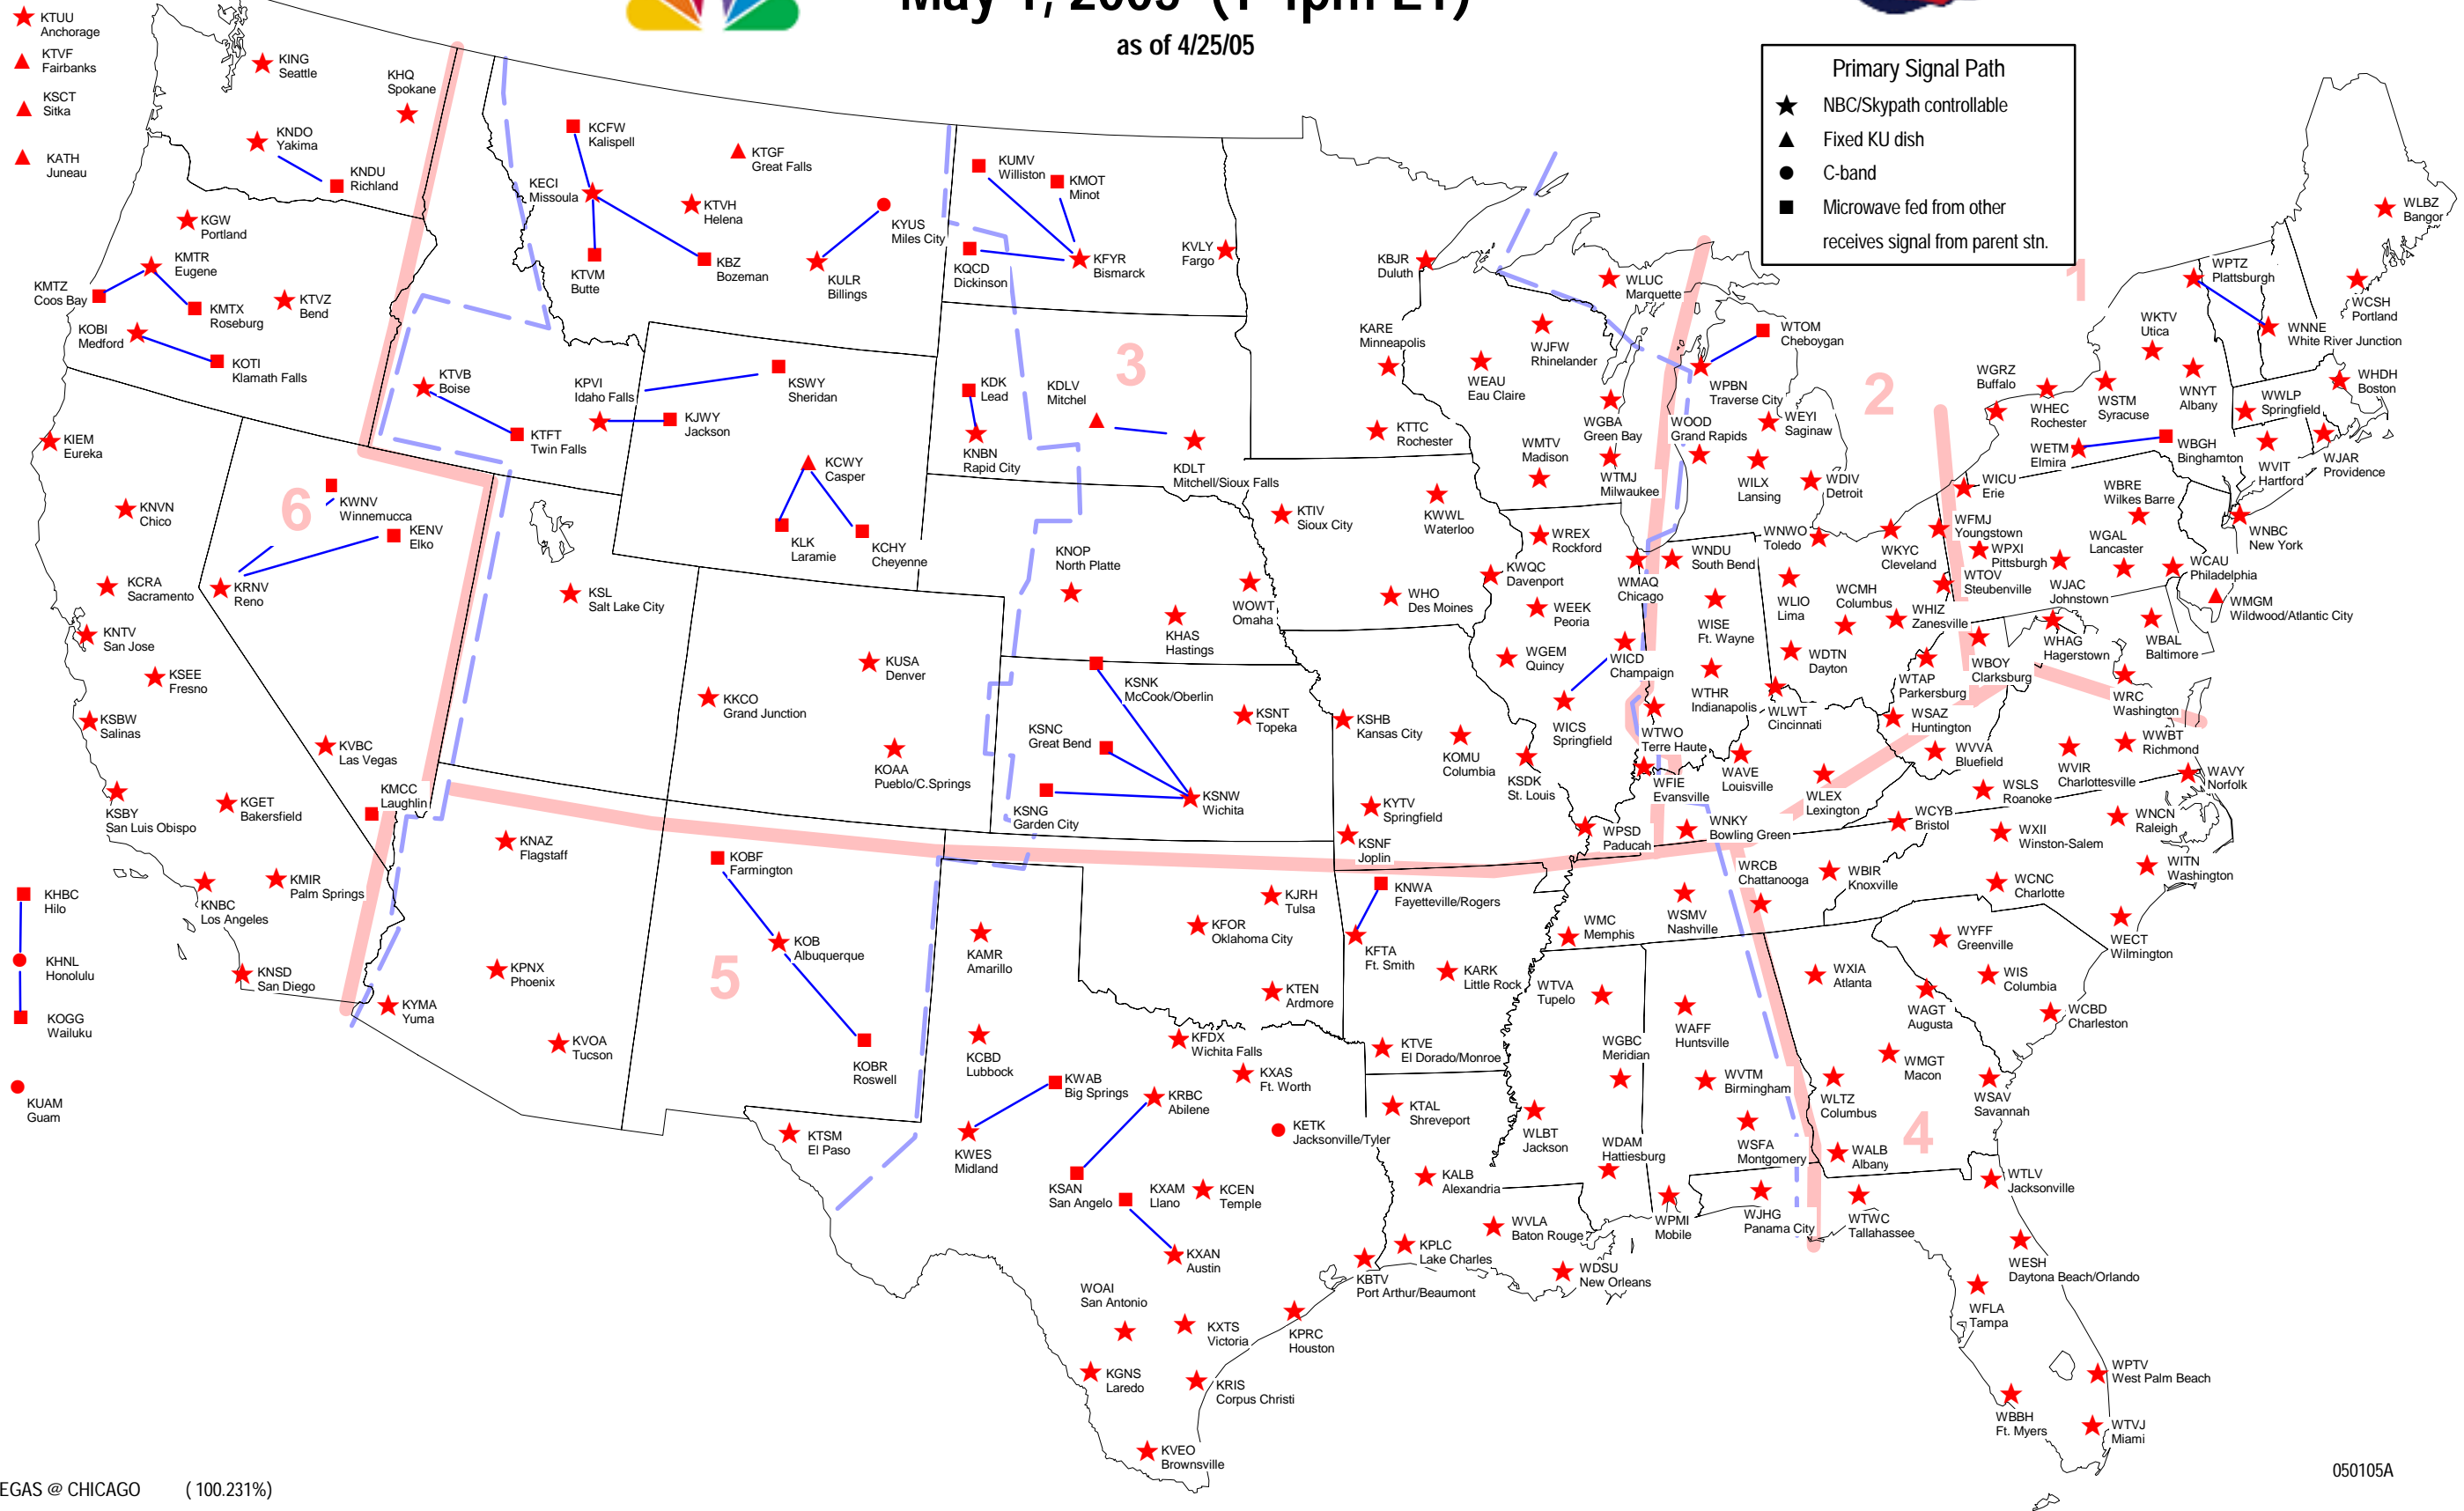

# May 1, 2005 (1-4pm ET)

as of 4/25/05

**Primary Signal Path**

- ★ NBC/Skypath controllable
- ▲ Fixed KU dish
- C-band
- Microwave fed from other receives signal from parent stn.

(0%)

LAS VEGAS @ CHICAGO (100.231%)