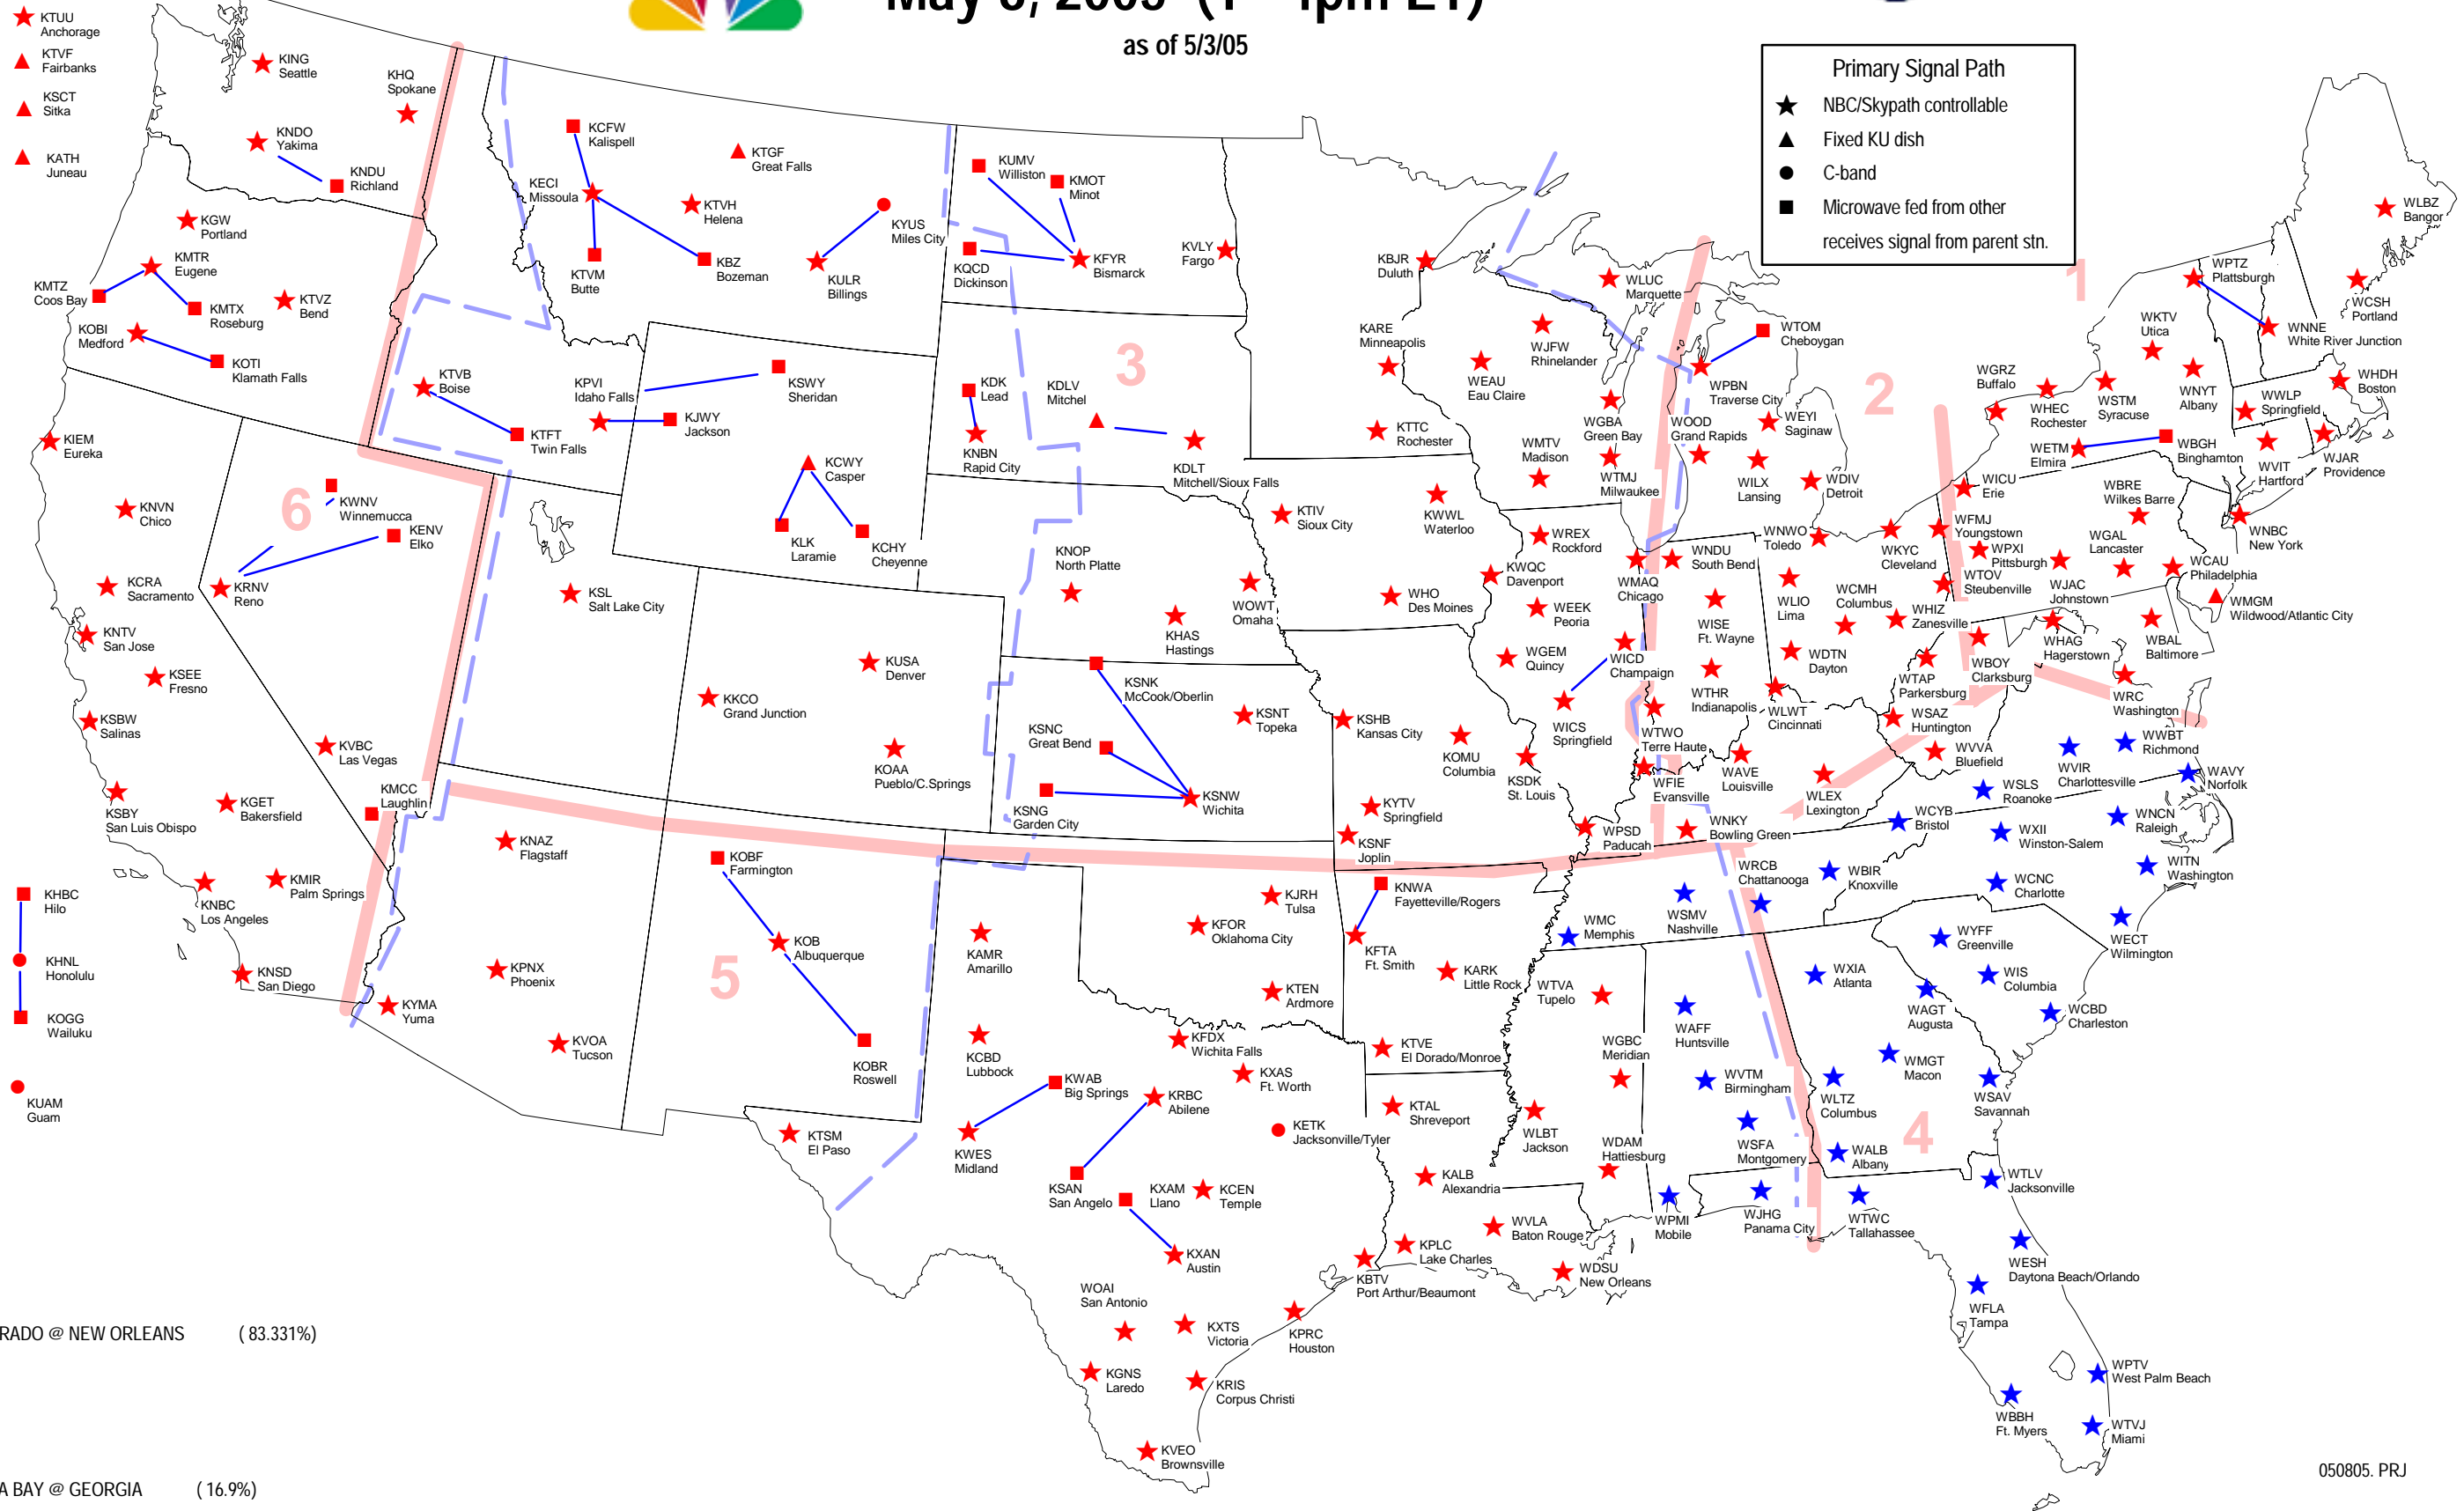

# May 8, 2005 (1 - 4pm ET)

as of 5/3/05

**Primary Signal Path**

- ★ NBC/Skypath controllable
- ▲ Fixed KU dish
- C-band
- Microwave fed from other receives signal from parent stn.

● COLORADO @ NEW ORLEANS (83.331%)

● TAMPA BAY @ GEORGIA (16.9%)