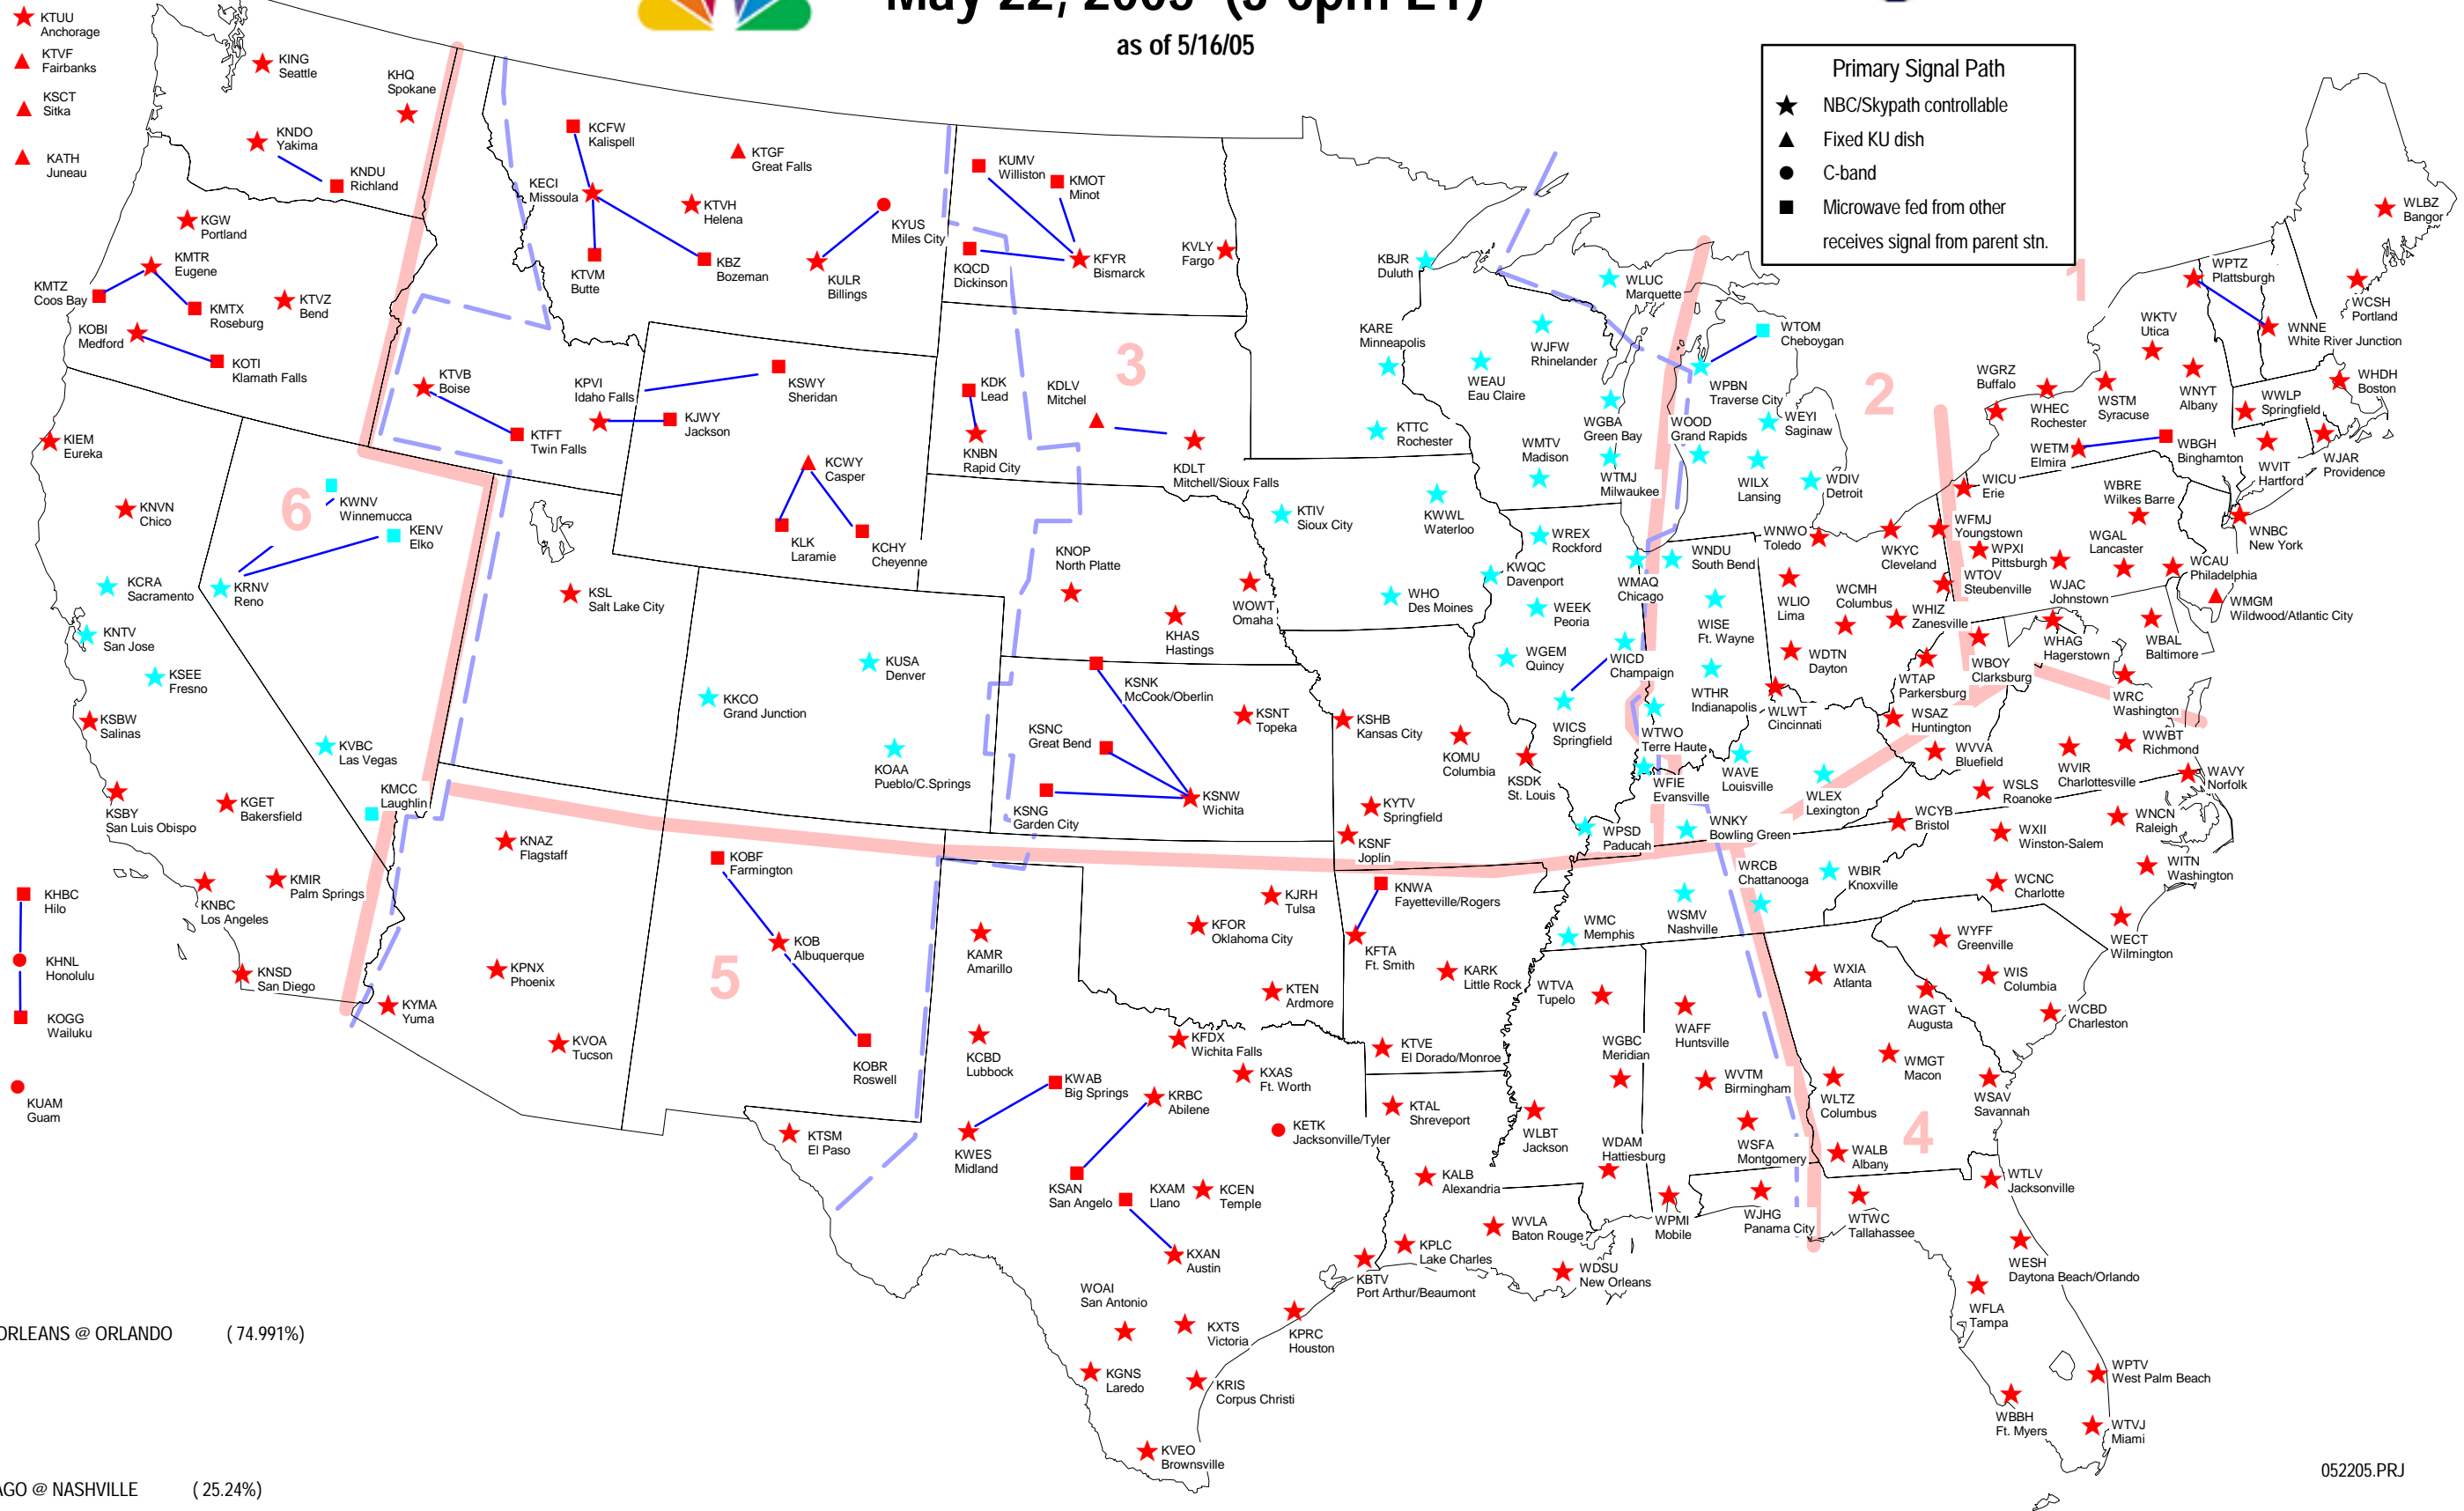

May 22, 2005 (3-6pm ET)

as of 5/16/05

Primary Signal Path

- ★ NBC/Skypath controllable
- ▲ Fixed KU dish
- C-band
- Microwave fed from other receives signal from parent stn.

● NEW ORLEANS @ ORLANDO (74.991%)

● CHICAGO @ NASHVILLE (25.24%)