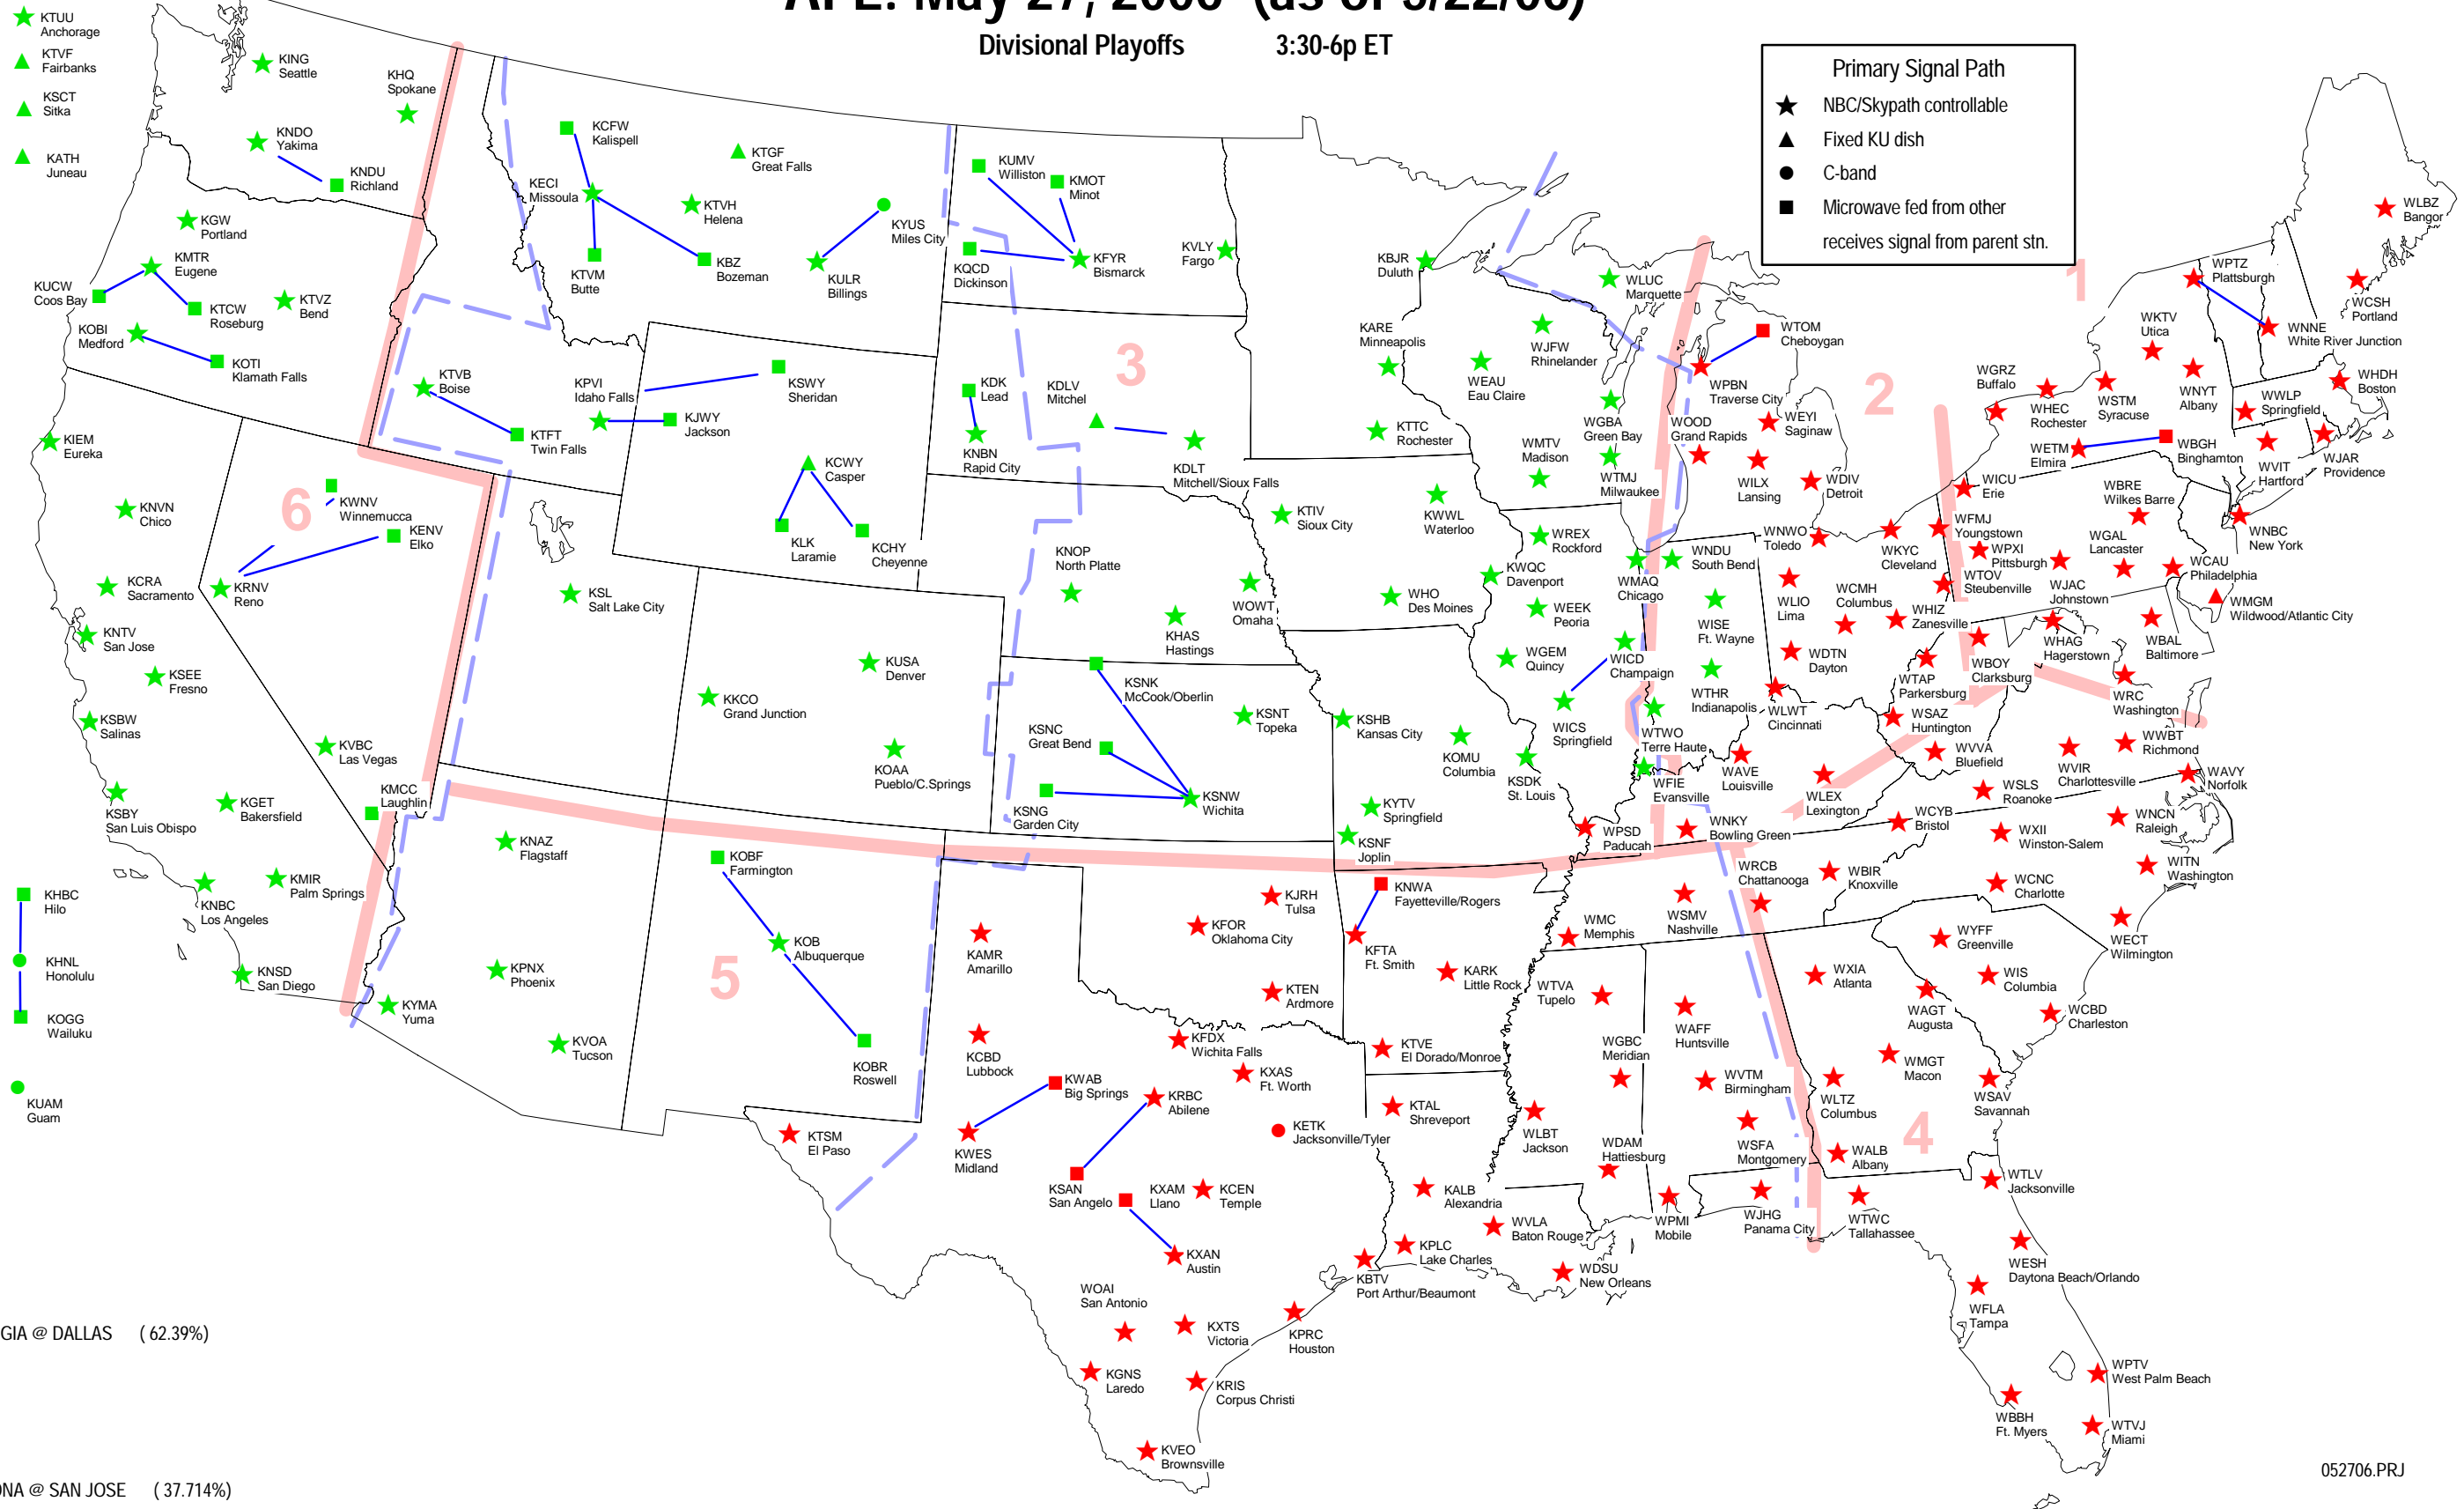

AFL: May 27, 2006 (as of 5/22/06)

Divisional Playoffs 3:30-6p ET

Primary Signal Path

- ★ NBC/Skypath controllable
- ▲ Fixed KU dish
- C-band
- Microwave fed from other receives signal from parent stn.

● GEORGIA @ DALLAS (62.39%)

● ARIZONA @ SAN JOSE (37.714%)