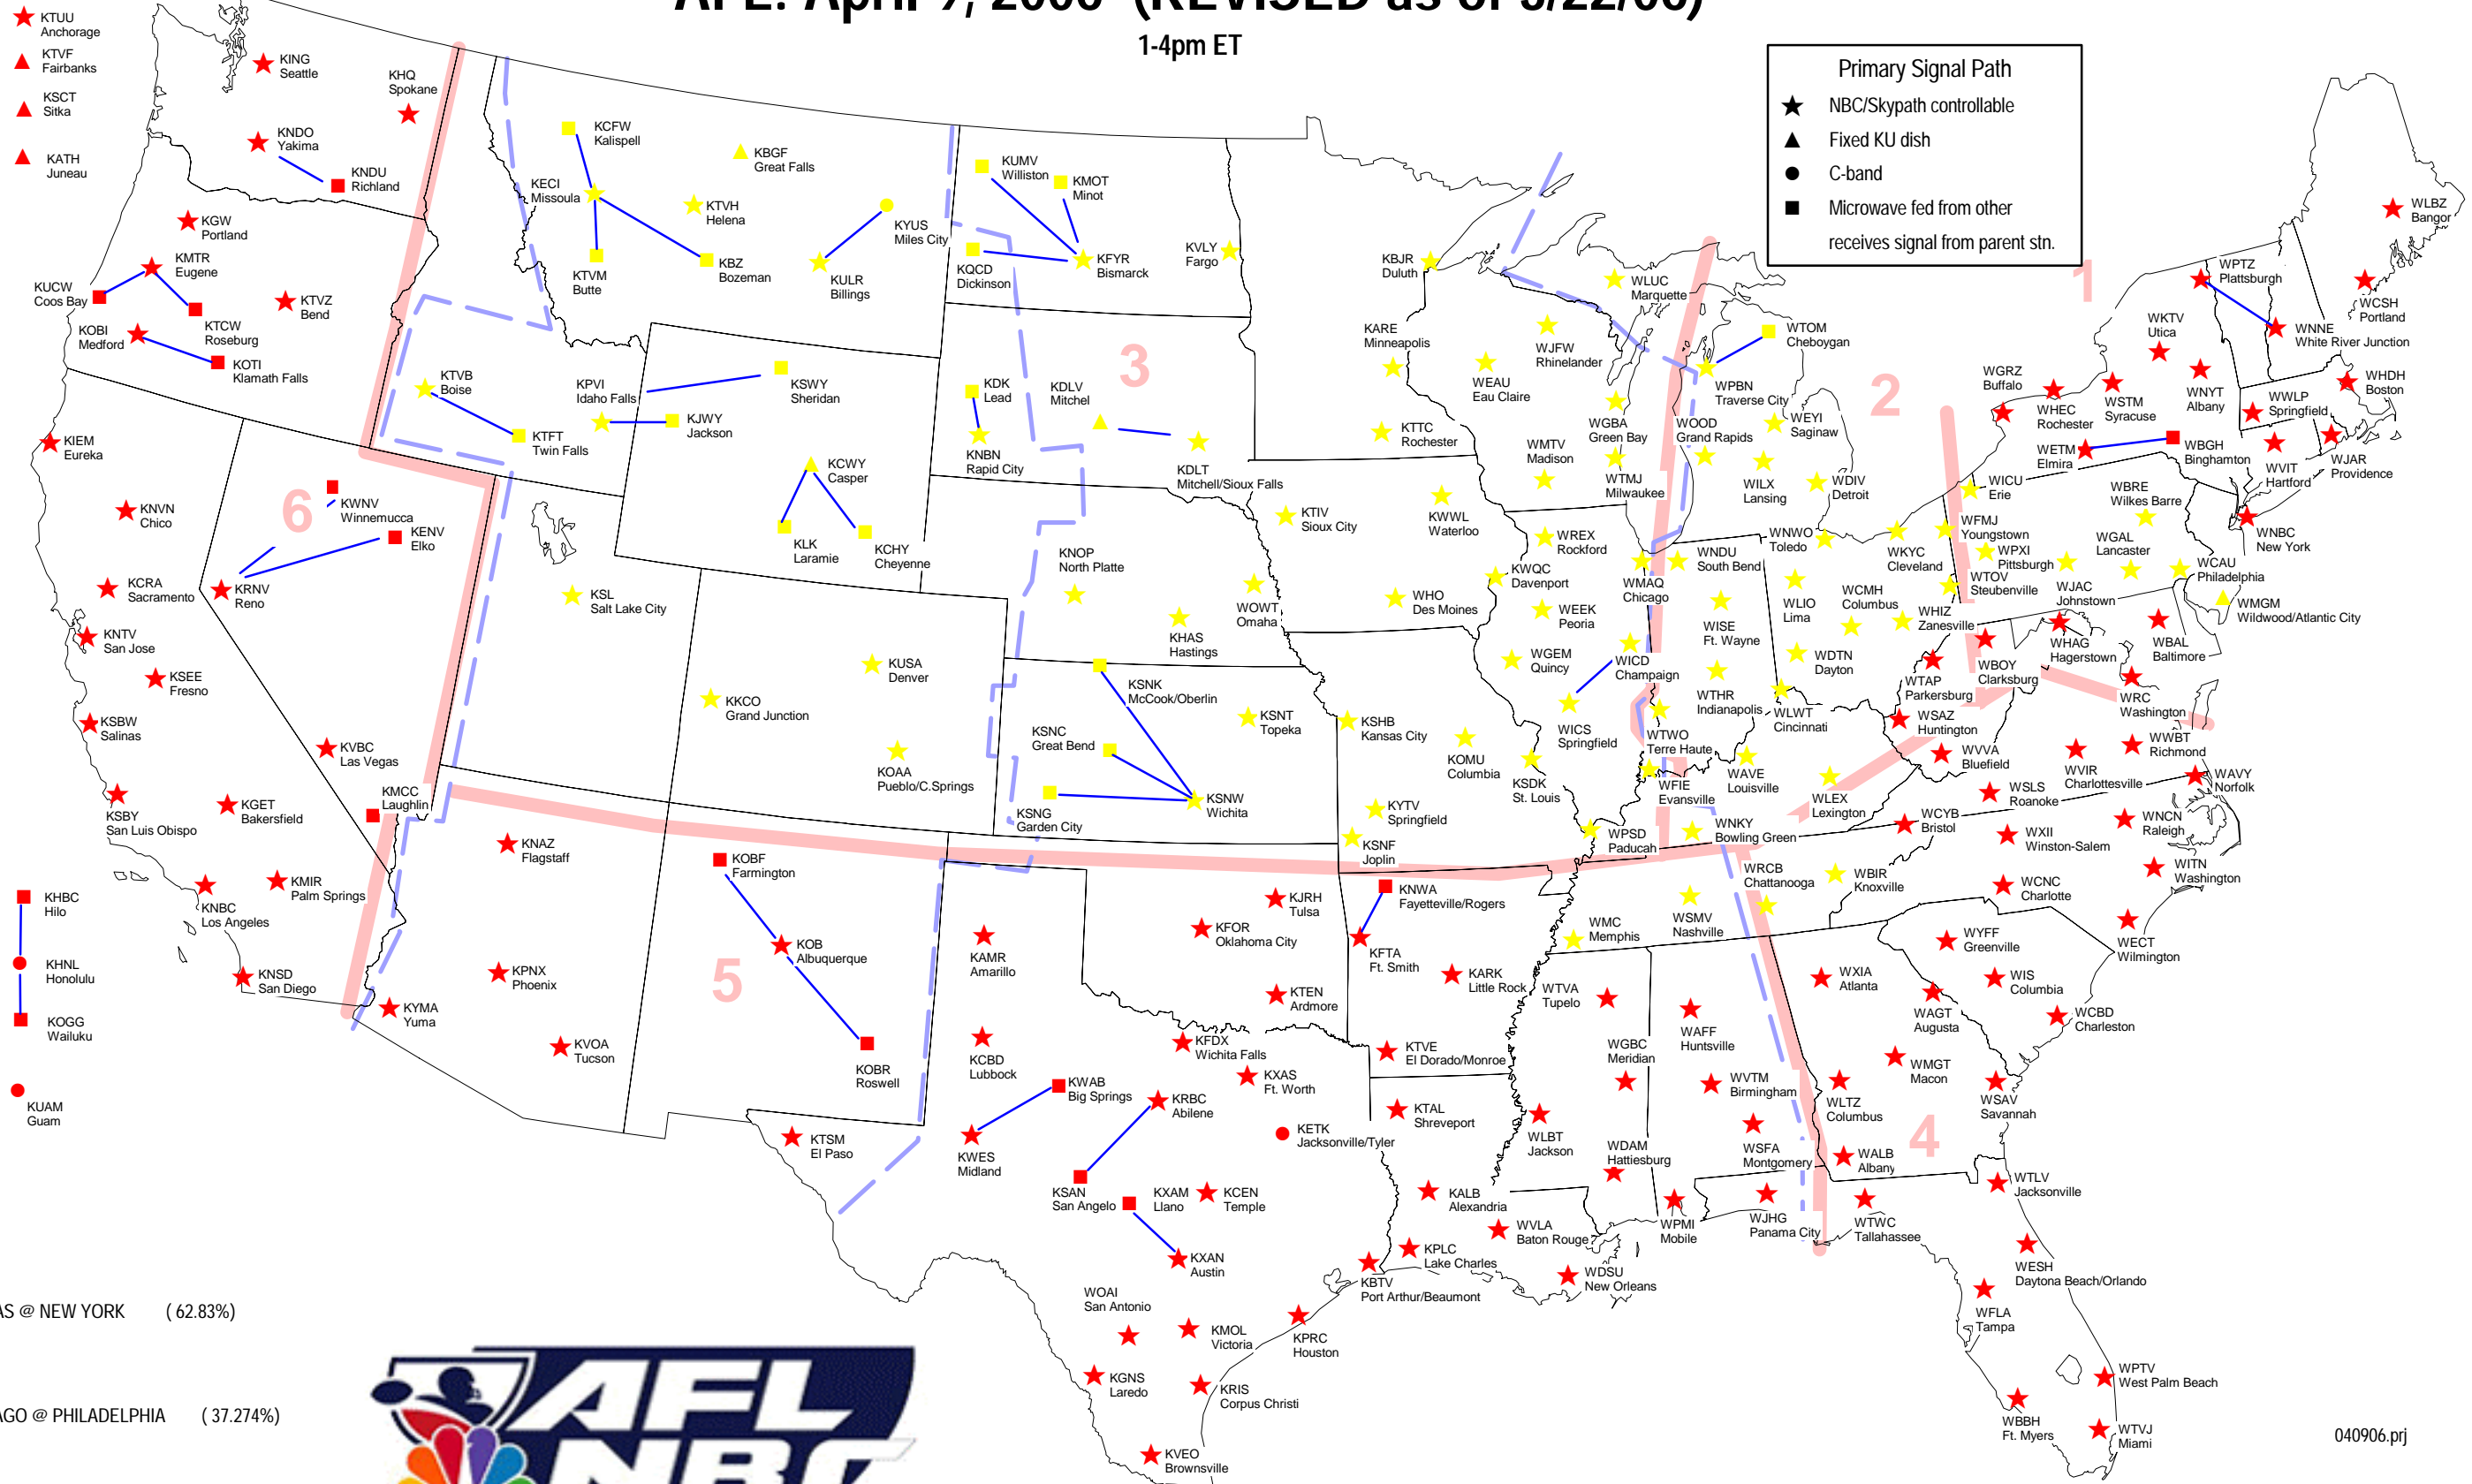

AFL: April 9, 2006 (REVISED as of 3/22/06)

1-4pm ET

Primary Signal Path

- ★ NBC/Skypath controllable
- ▲ Fixed KU dish
- C-band
- Microwave fed from other receives signal from parent stn.

● DALLAS @ NEW YORK (62.83%)

● CHICAGO @ PHILADELPHIA (37.274%)