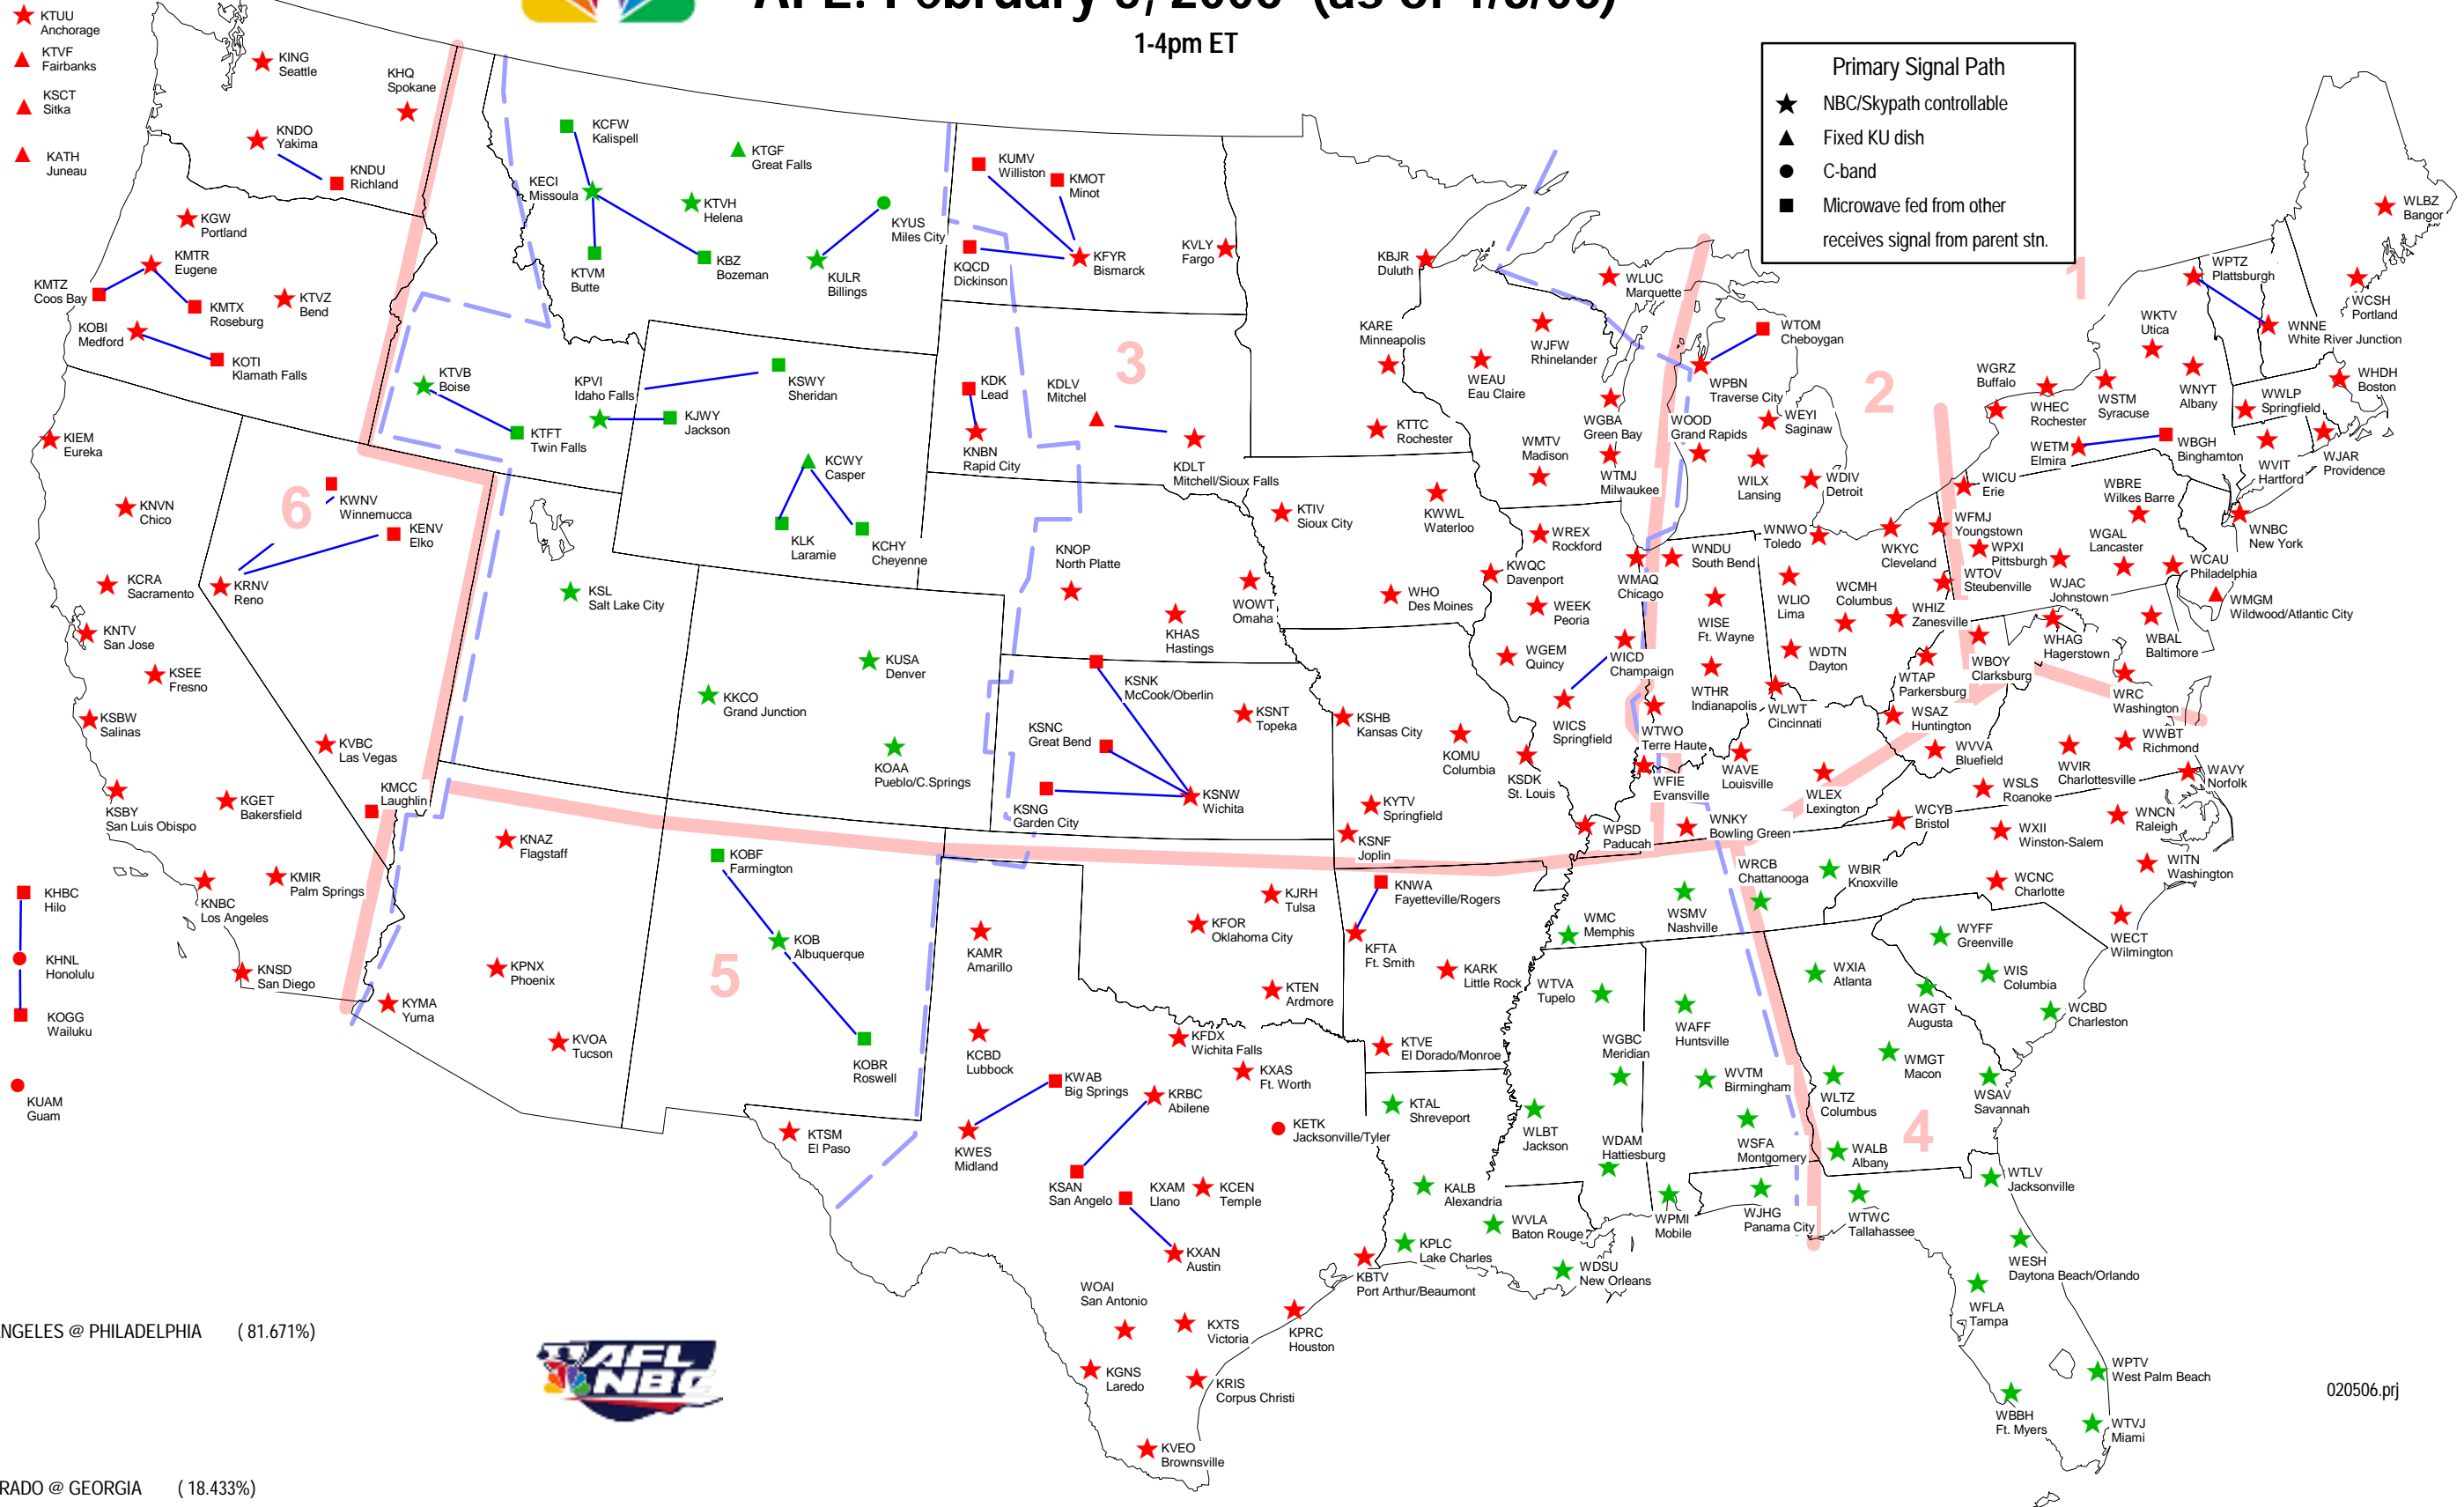

# AFL: February 5, 2006 (as of 1/3/06)

1-4pm ET

**Primary Signal Path**

- ★ NBC/Skypath controllable
- ▲ Fixed KU dish
- C-band
- Microwave fed from other receives signal from parent stn.

● LOS ANGELES @ PHILADELPHIA (81.671%)

● COLORADO @ GEORGIA (18.433%)