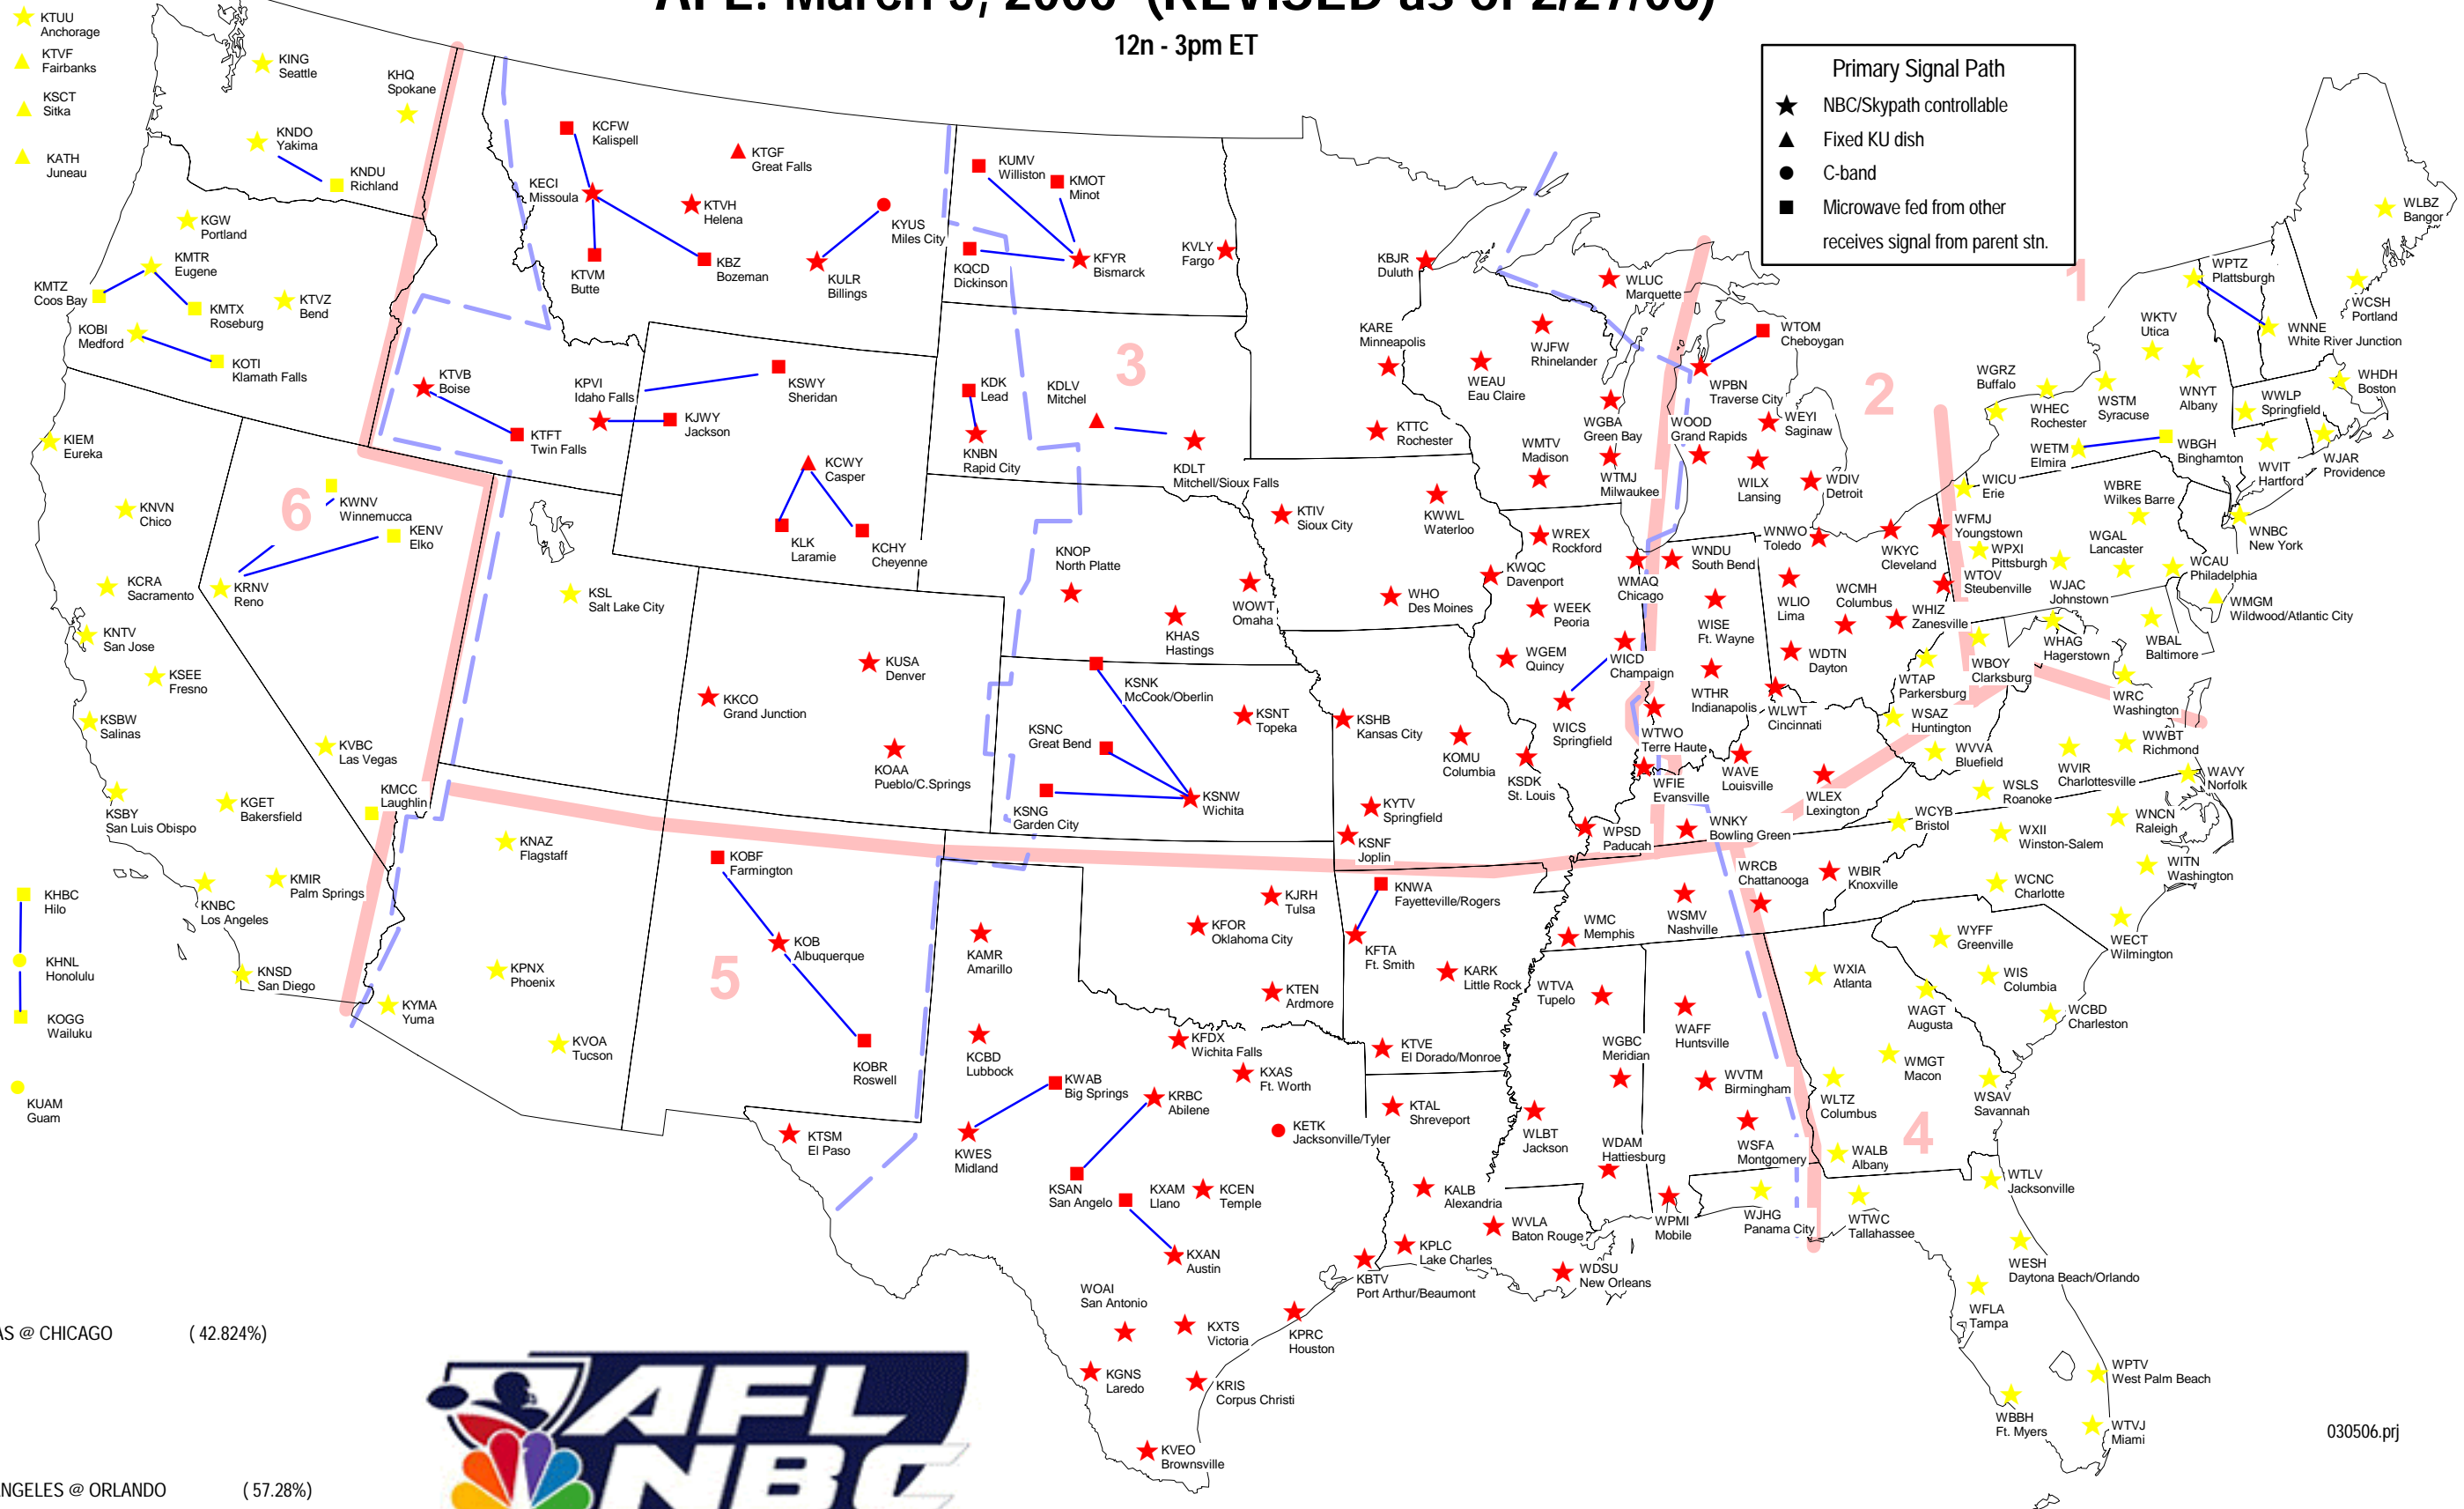

AFL: March 5, 2006 (REVISED as of 2/27/06)

12n - 3pm ET

Primary Signal Path

- ★ NBC/Skypath controllable
- ▲ Fixed KU dish
- C-band
- Microwave fed from other receives signal from parent stn.

● DALLAS @ CHICAGO (42.824%)

● LOS ANGELES @ ORLANDO (57.28%)