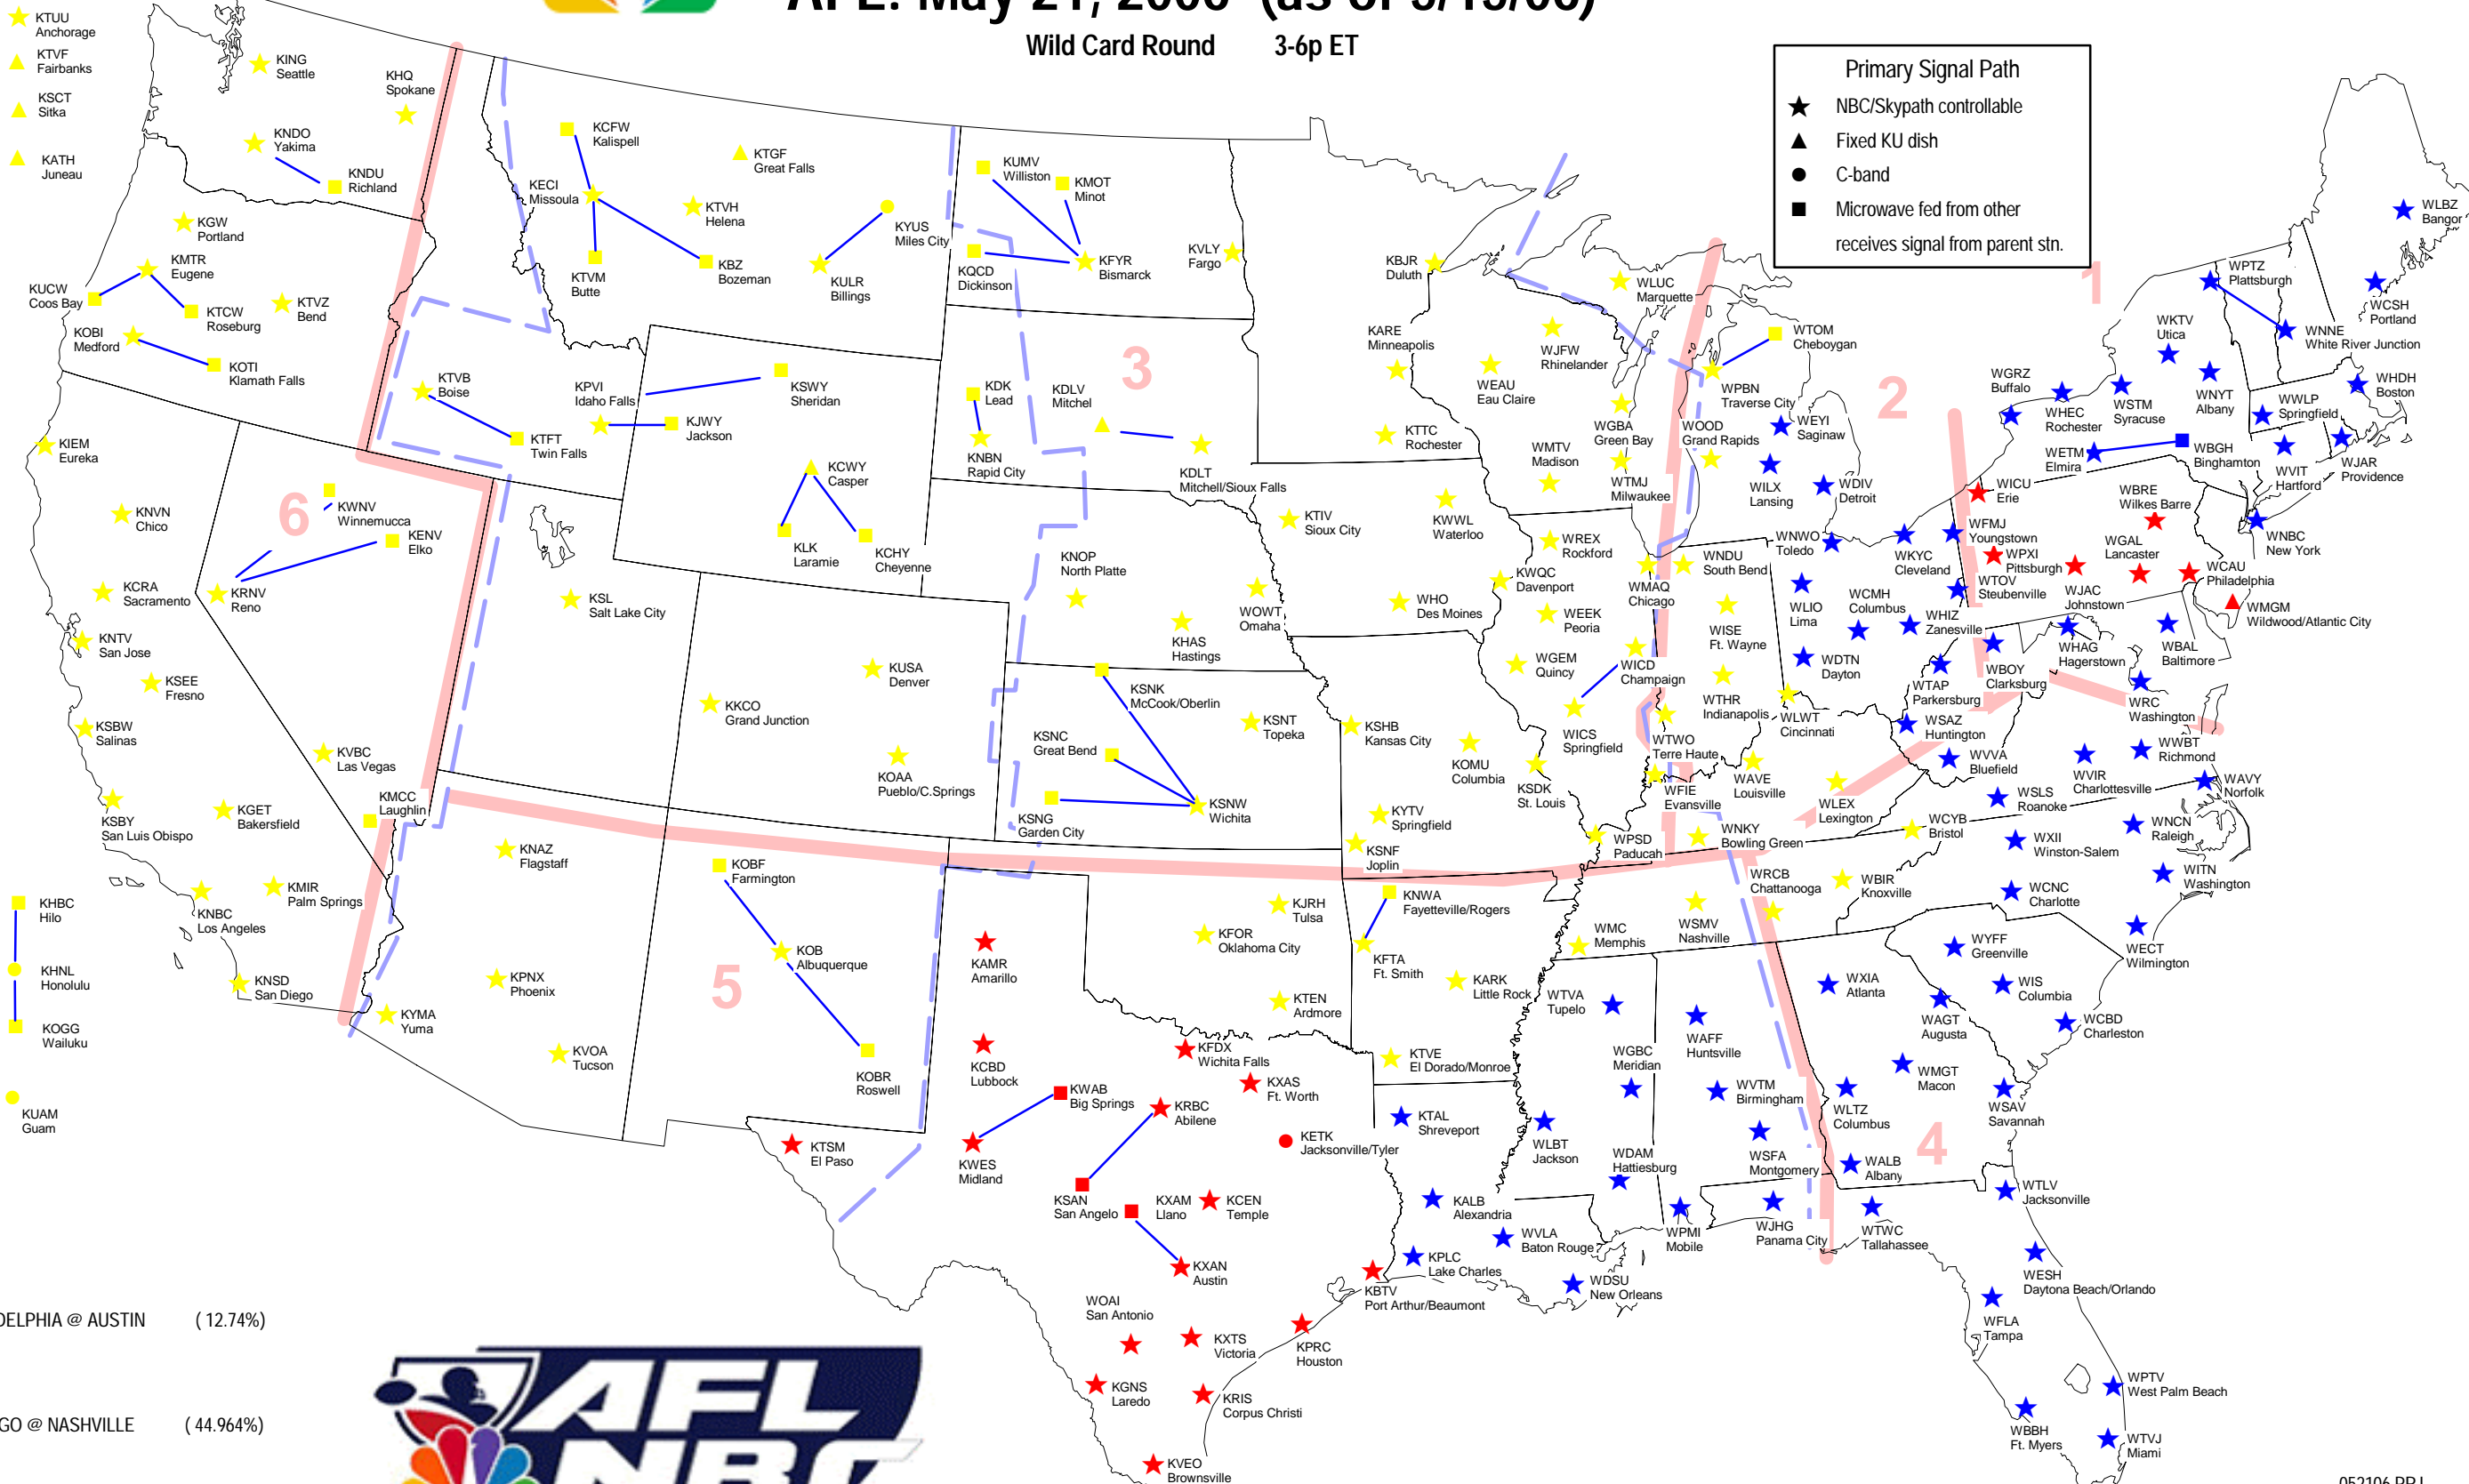

# AFL: May 21, 2006 (as of 5/15/06)

Wild Card Round 3-6p ET

**Primary Signal Path**

- ★ NBC/Skypath controllable
- ▲ Fixed KU dish
- C-band
- Microwave fed from other receives signal from parent stn.

- PHILADELPHIA @ AUSTIN (12.74%)
- CHICAGO @ NASHVILLE (44.964%)
- GEORGIA @ NEW YORK (42.4%)