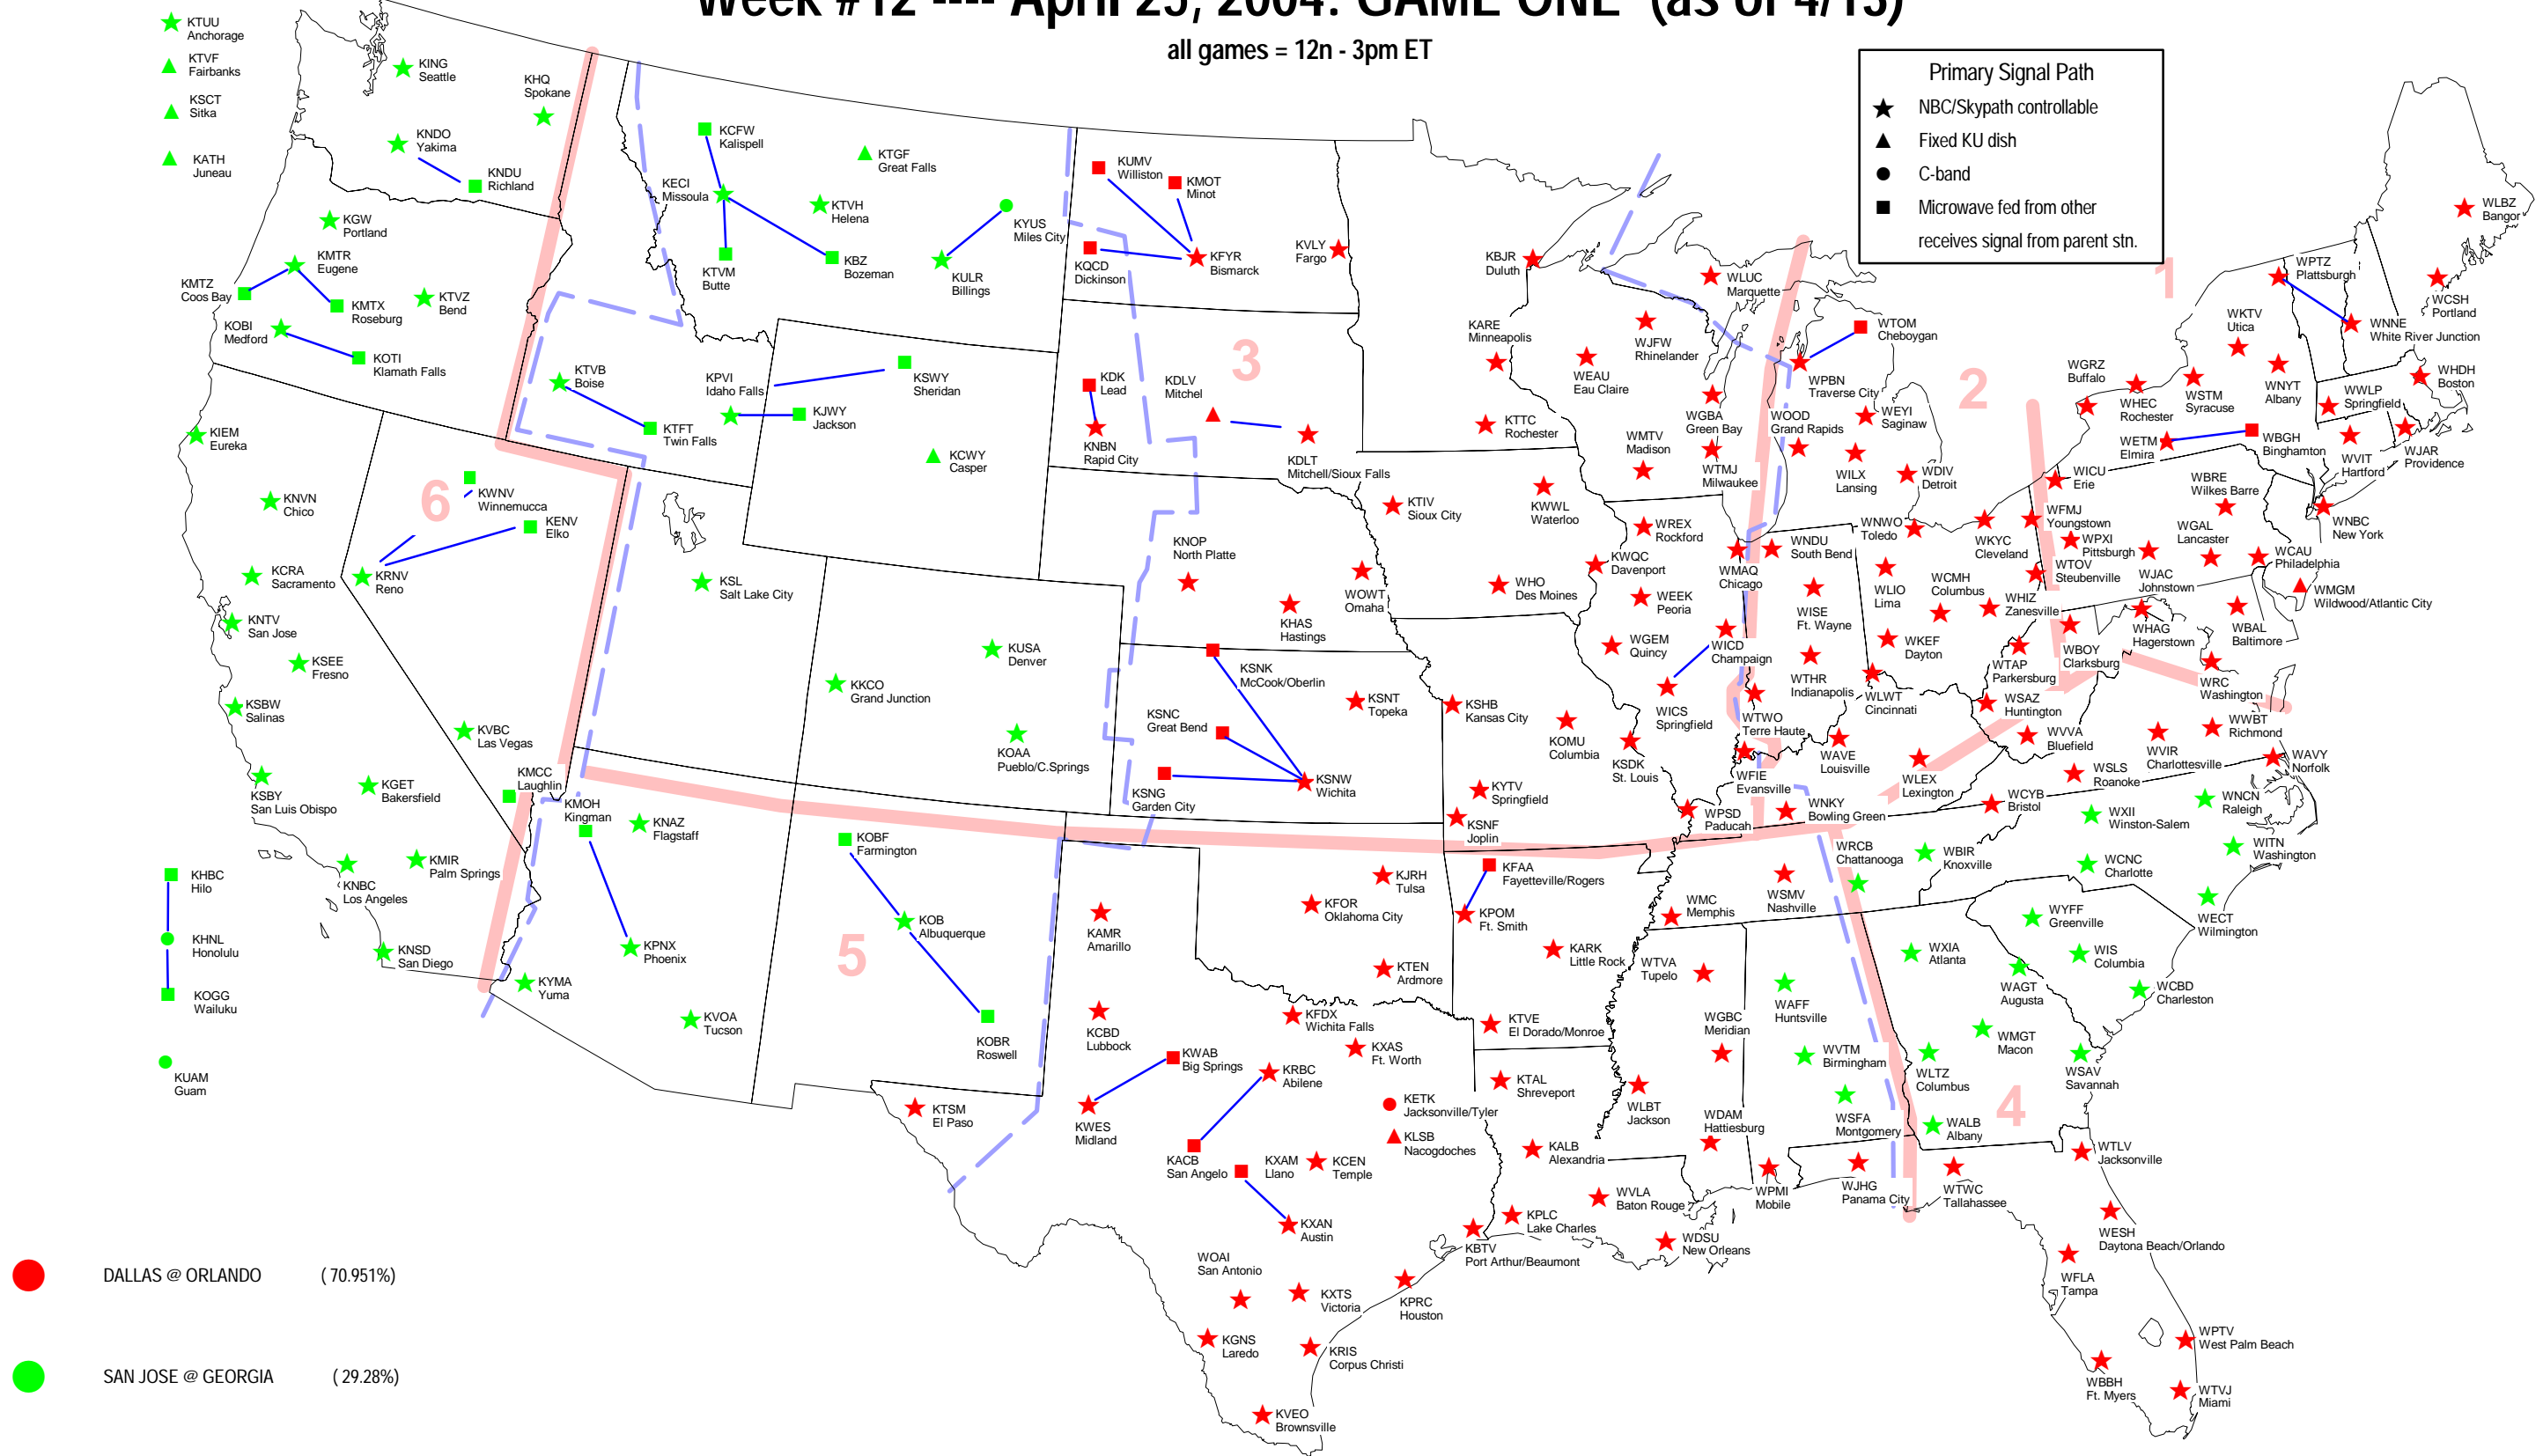

Week #12 ---- April 25, 2004: GAME ONE (as of 4/13)

all games = 12n - 3pm ET

Primary Signal Path

- ★ NBC/Skypath controllable
- ▲ Fixed KU dish
- C-band
- Microwave fed from other receives signal from parent stn.

- DALLAS @ ORLANDO (70.951%)
- SAN JOSE @ GEORGIA (29.28%)
- (0%)