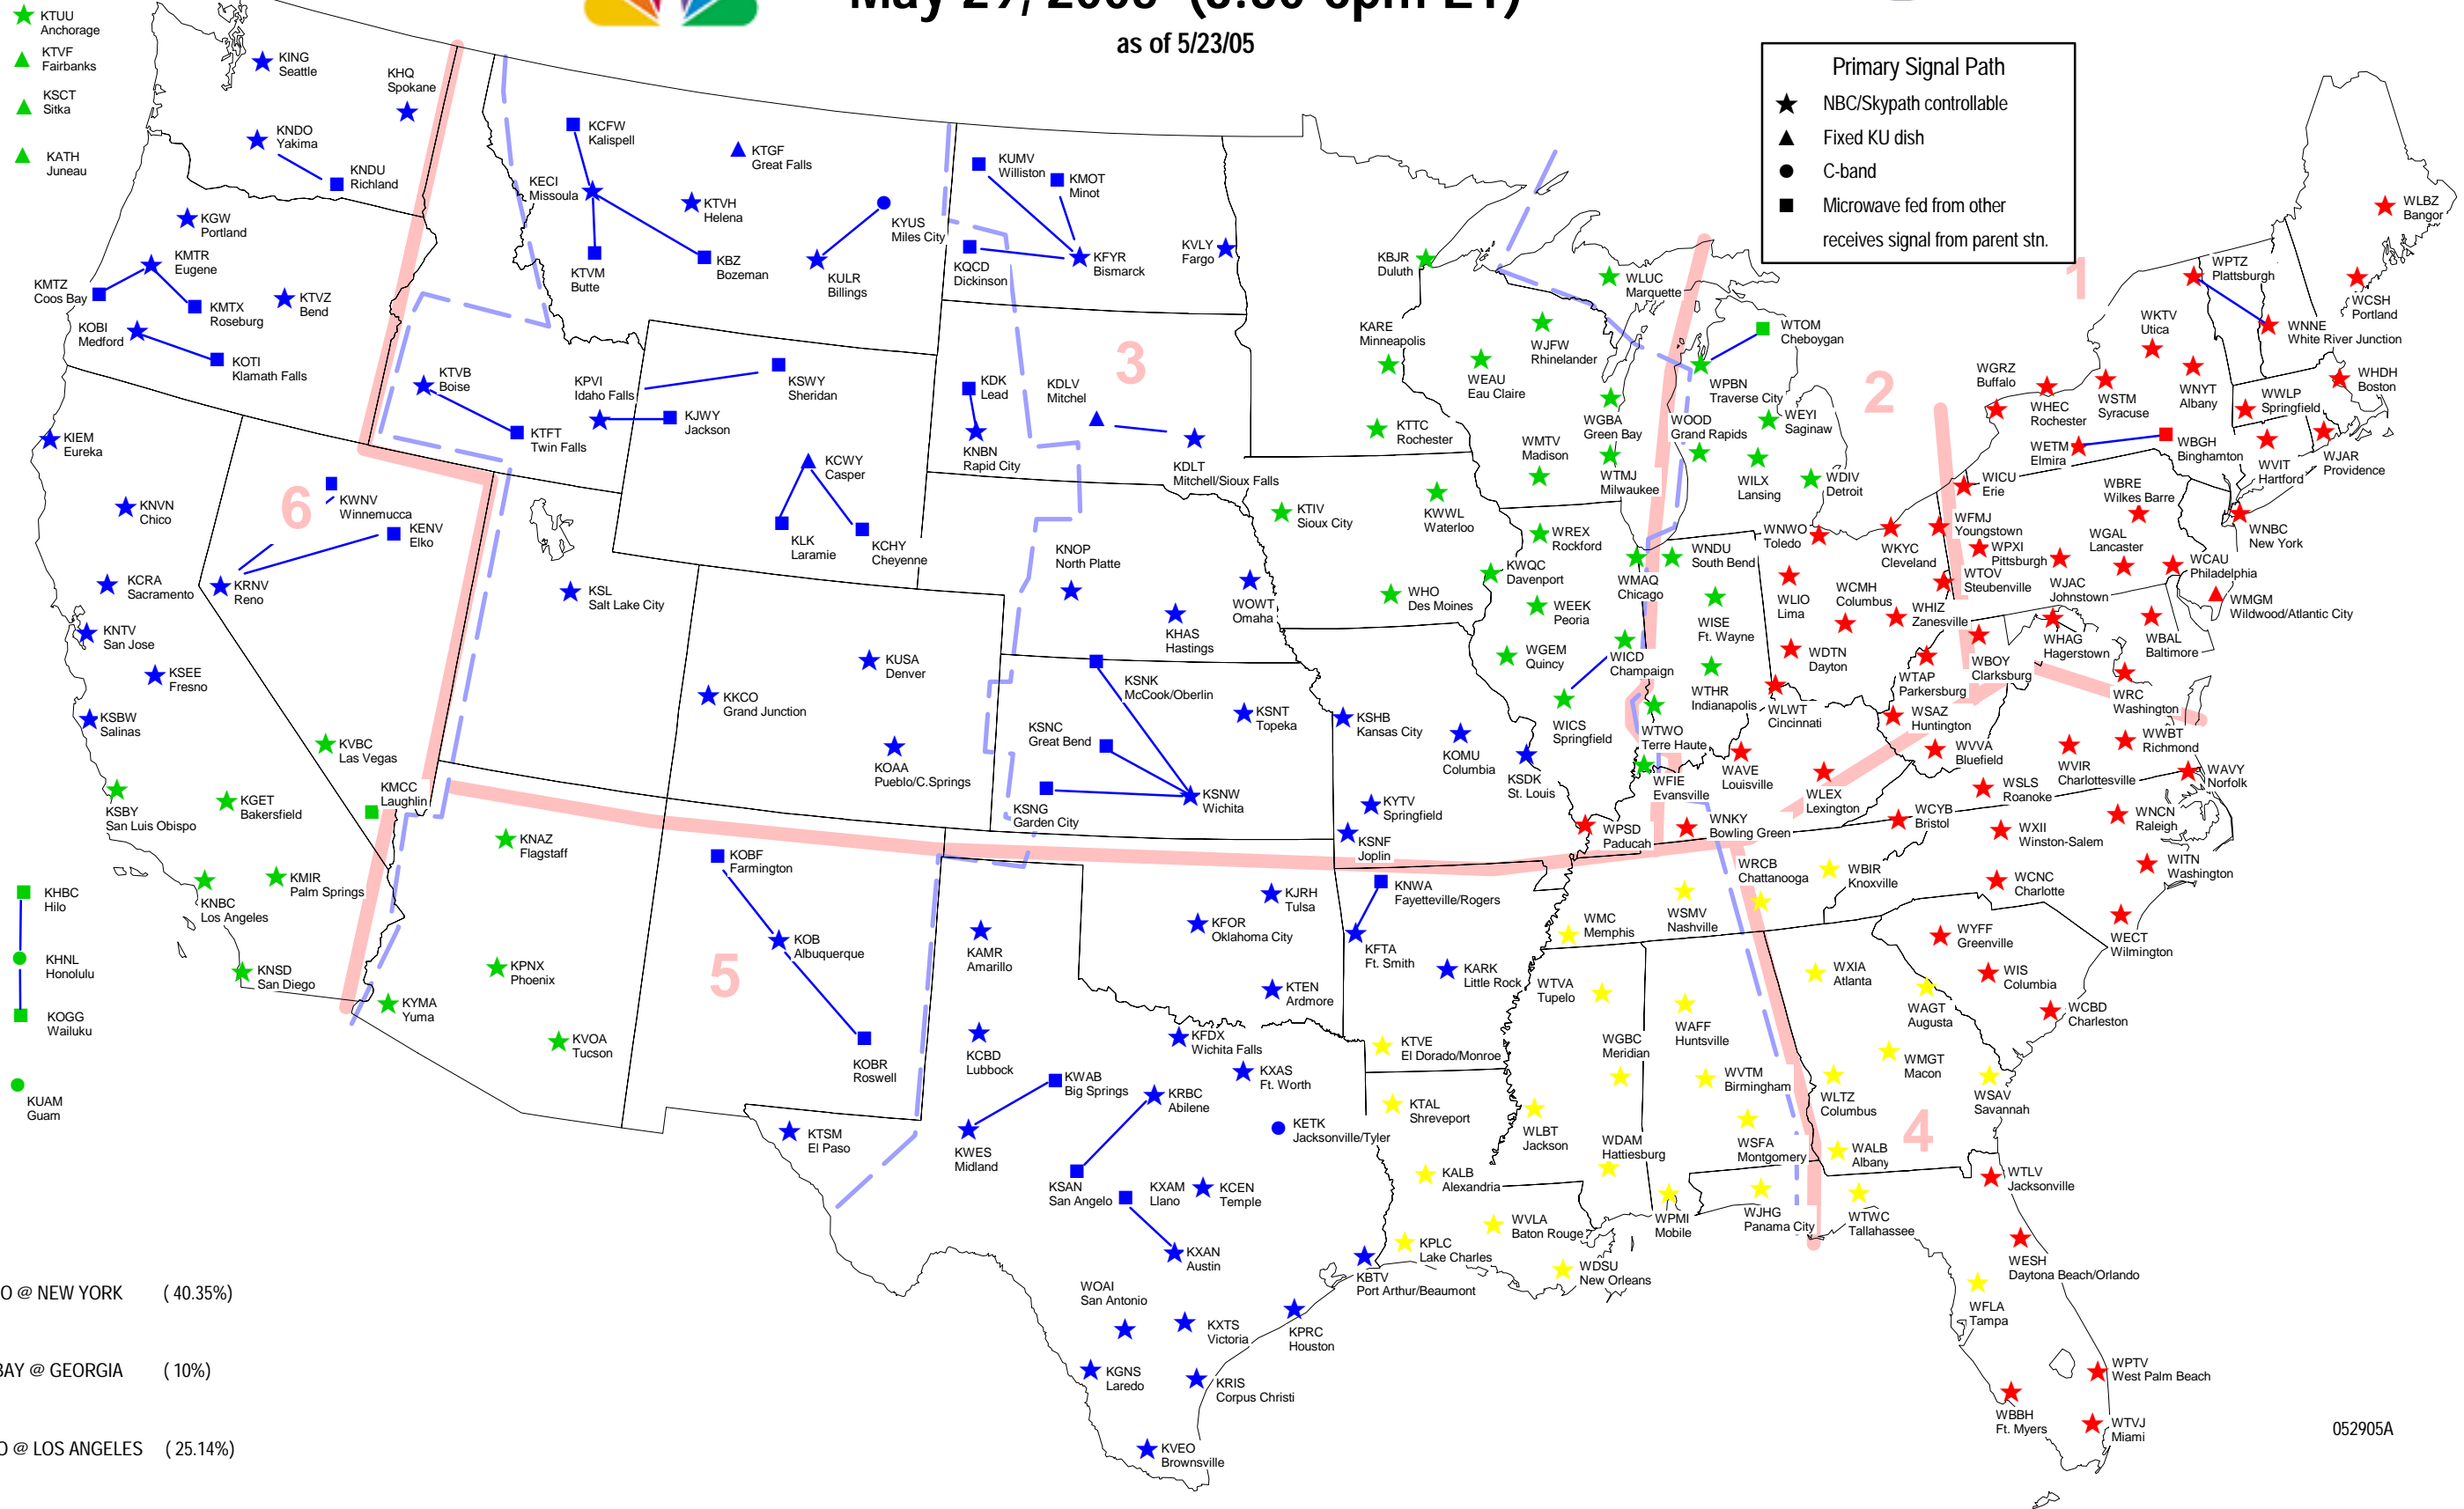

May 29, 2005 (3:30-6pm ET)

as of 5/23/05

Primary Signal Path

- ★ NBC/Skypath controllable
- ▲ Fixed KU dish
- C-band
- Microwave fed from other receives signal from parent stn.

- ORLANDO @ NEW YORK (40.35%)
- TAMPA BAY @ GEORGIA (10%)
- CHICAGO @ LOS ANGELES (25.14%)
- SAN JOSE @ COLORADO (24.741%)