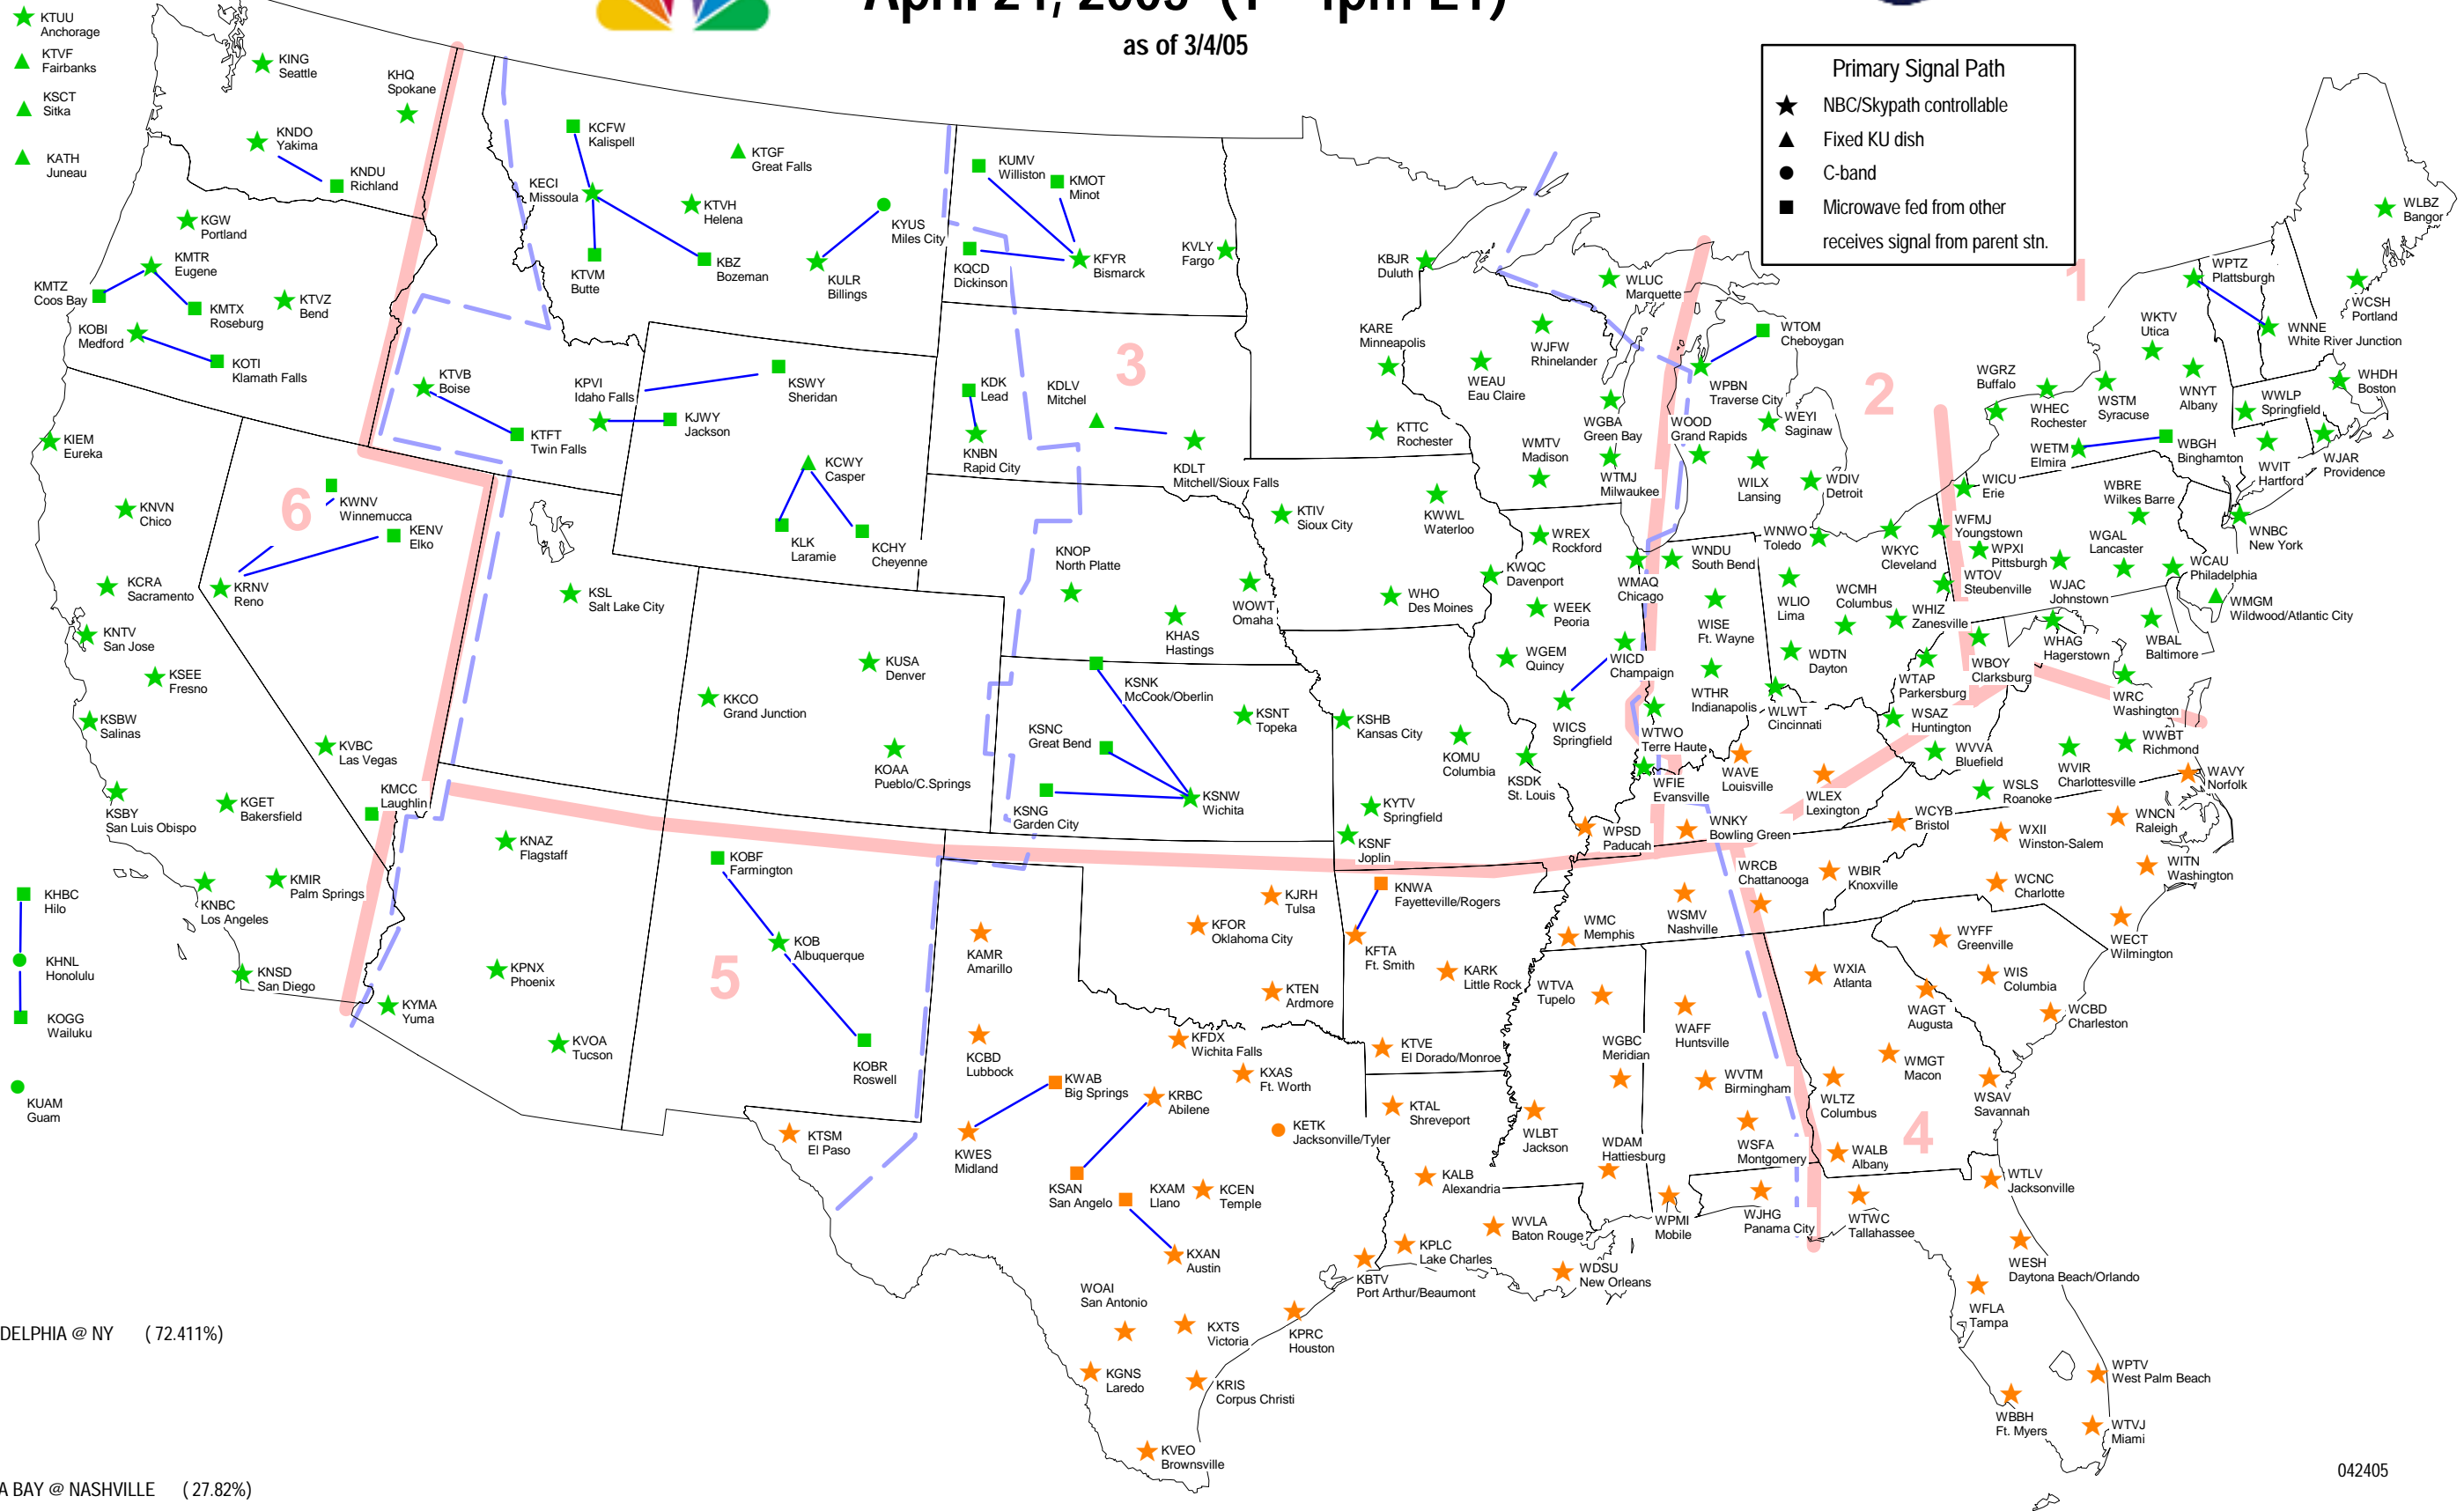

# April 24, 2005 (1 - 4pm ET)

as of 3/4/05

**Primary Signal Path**

- ★ NBC/Skypath controllable
- ▲ Fixed KU dish
- C-band
- Microwave fed from other receives signal from parent stn.

● PHILADELPHIA @ NY (72.411%)

● TAMPA BAY @ NASHVILLE (27.82%)