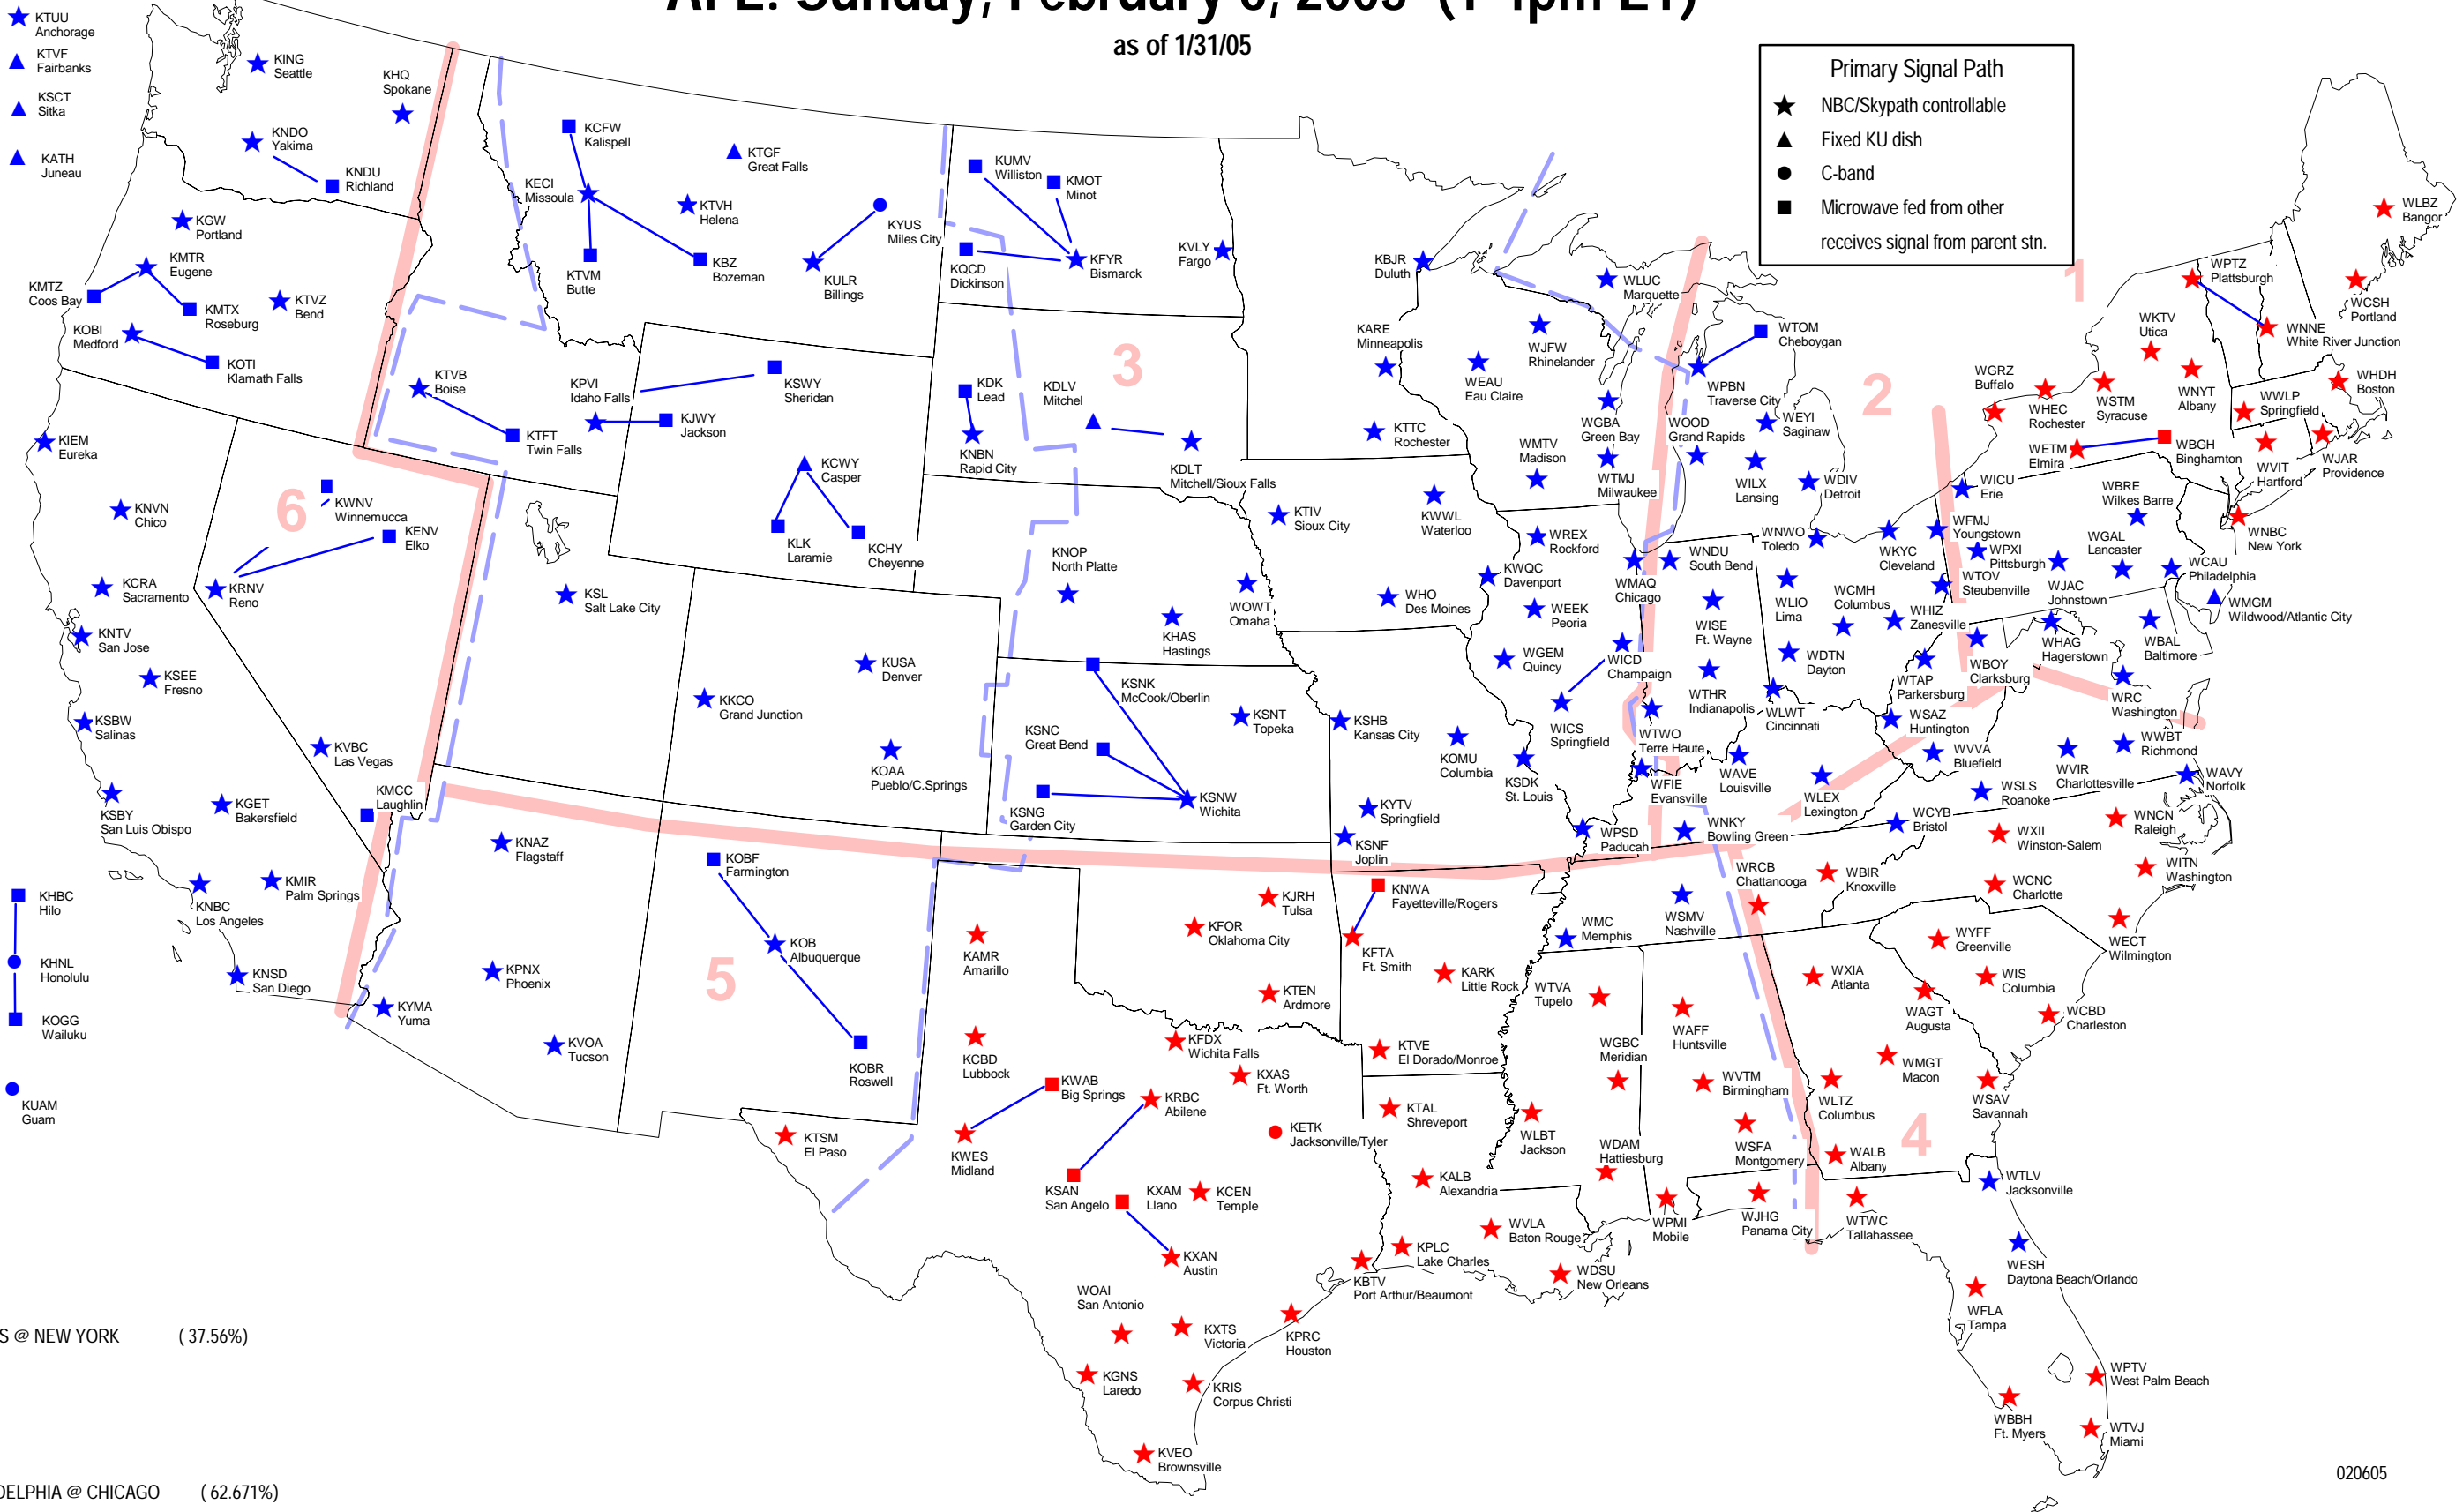

# AFL: Sunday, February 6, 2005 (1-4pm ET)

as of 1/31/05

**Primary Signal Path**

- ★ NBC/Skypath controllable
- ▲ Fixed KU dish
- C-band
- Microwave fed from other receives signal from parent stn.

● DALLAS @ NEW YORK (37.56%)

● PHILADELPHIA @ CHICAGO (62.671%)