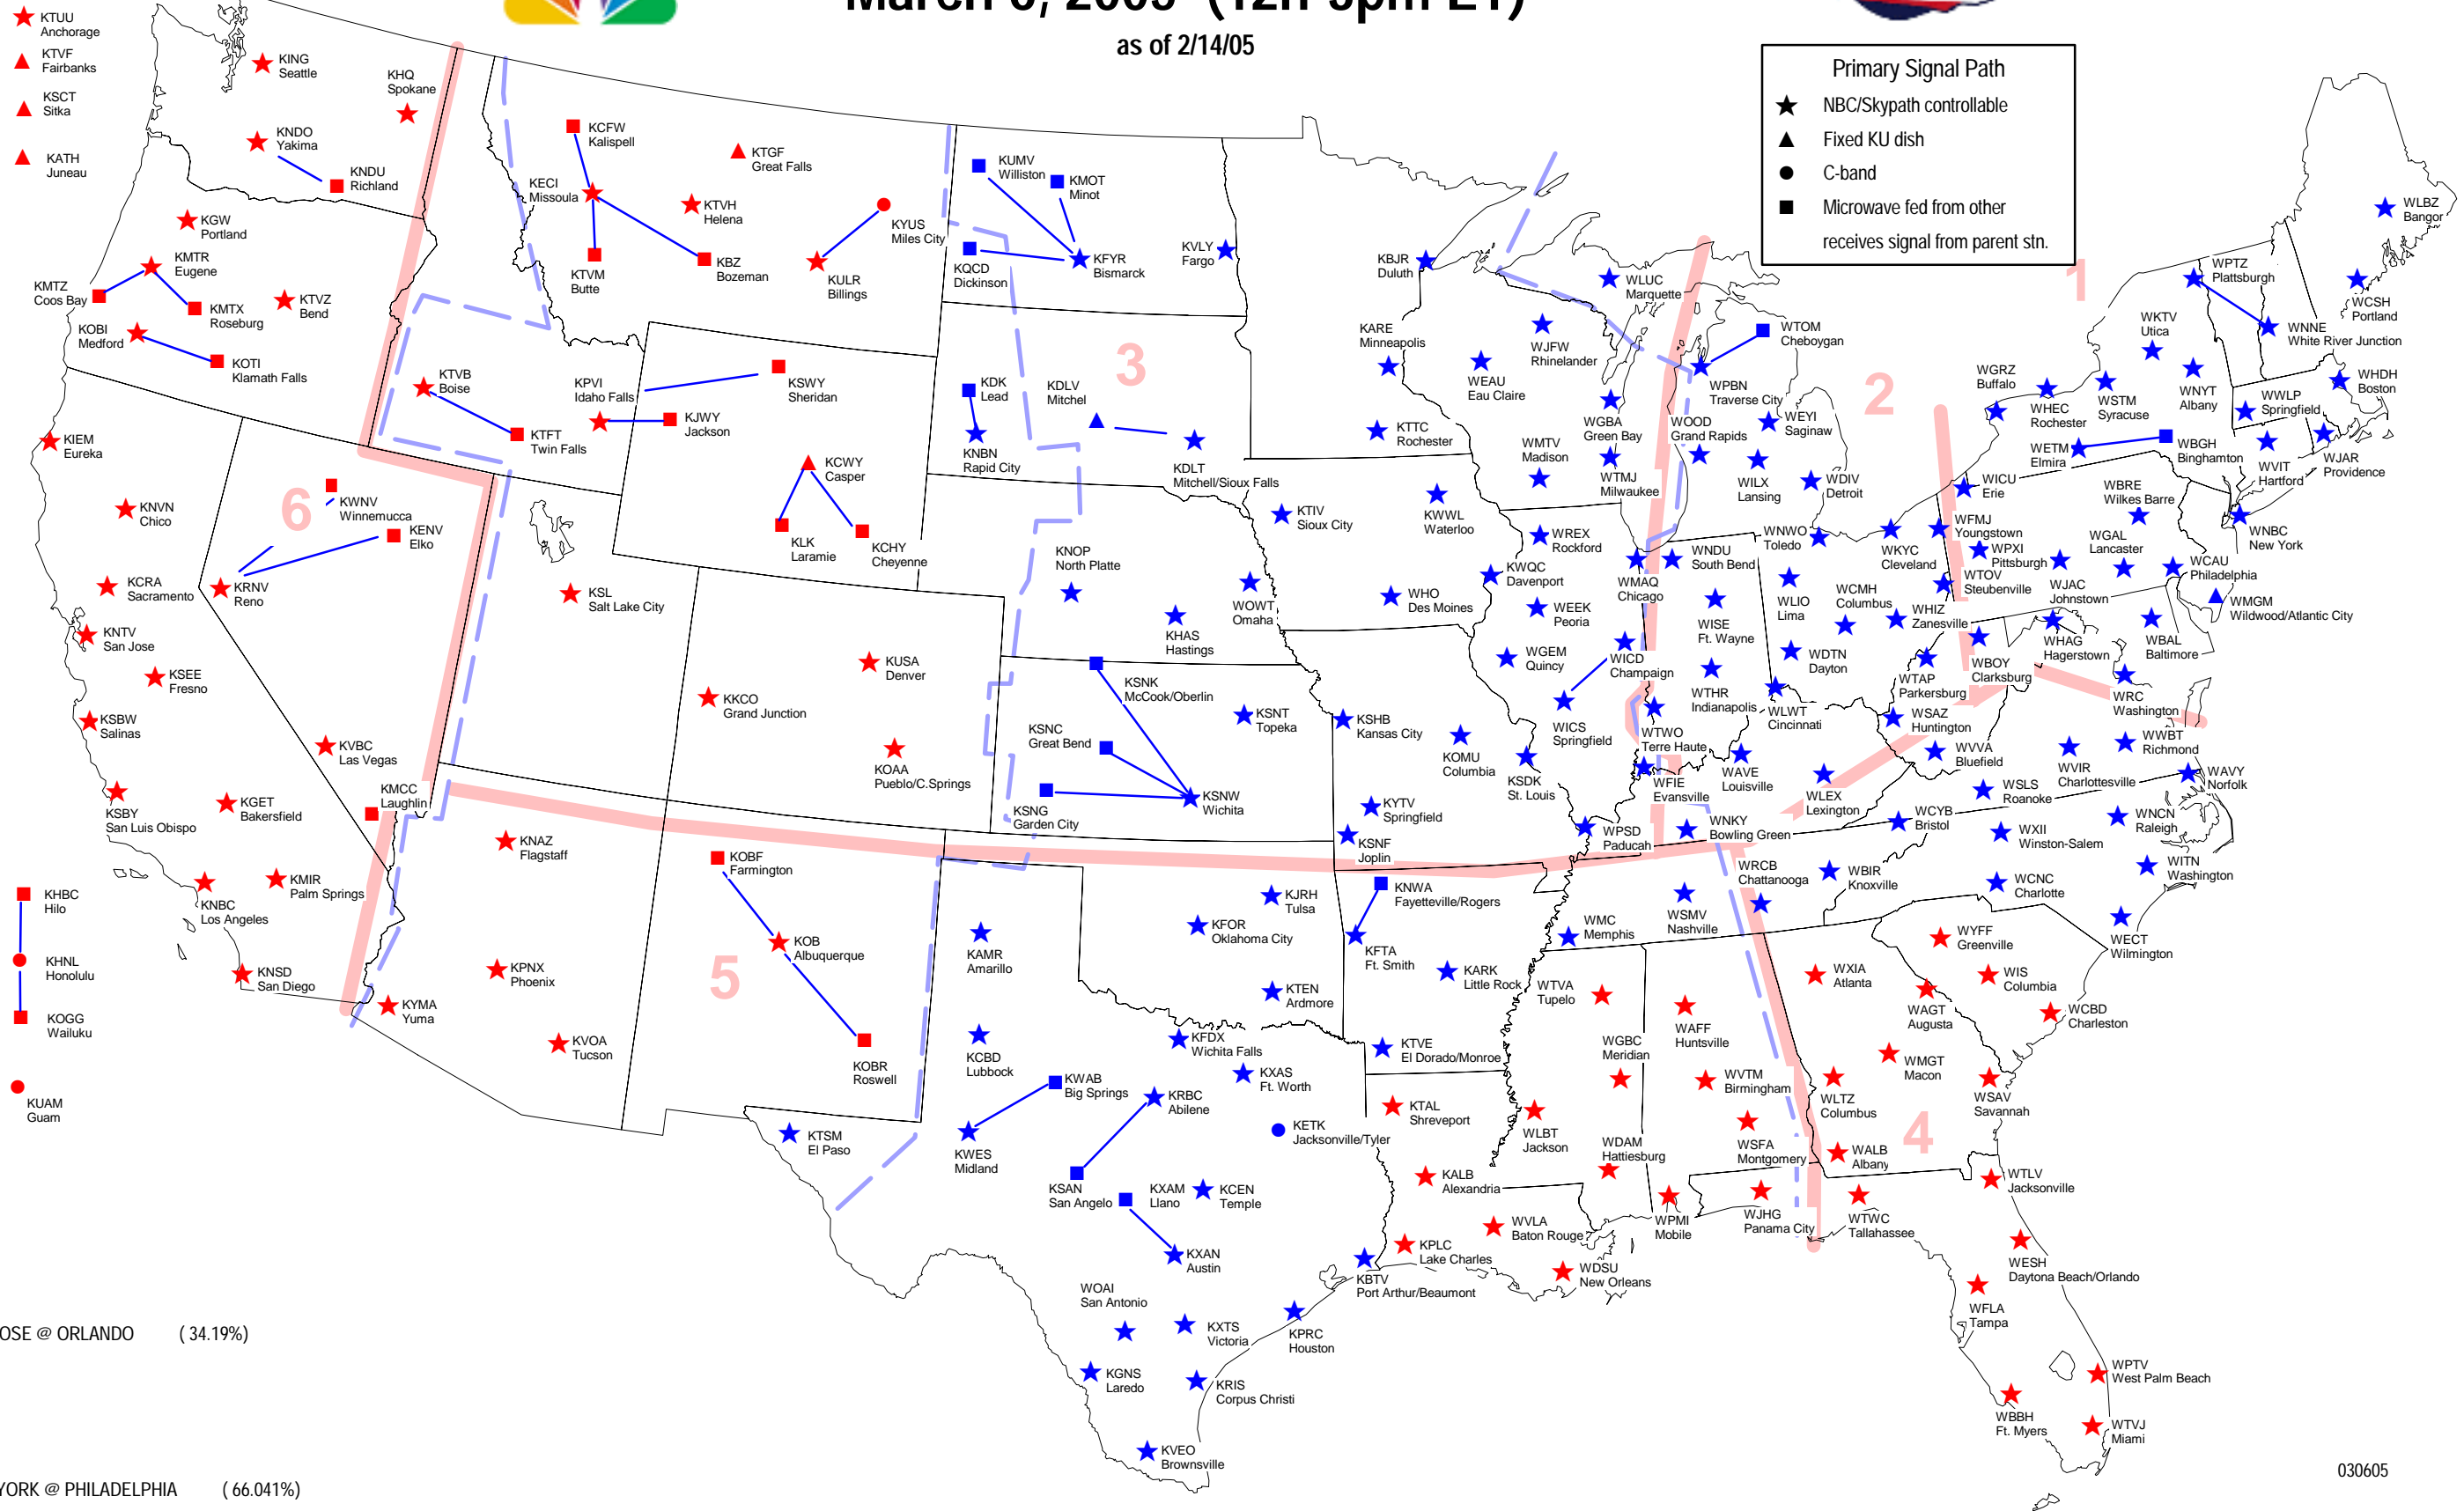

March 6, 2005 (12n-3pm ET)

as of 2/14/05

Primary Signal Path

- ★ NBC/Skypath controllable
- ▲ Fixed KU dish
- C-band
- Microwave fed from other receives signal from parent stn.

● SAN JOSE @ ORLANDO (34.19%)

● NEW YORK @ PHILADELPHIA (66.041%)